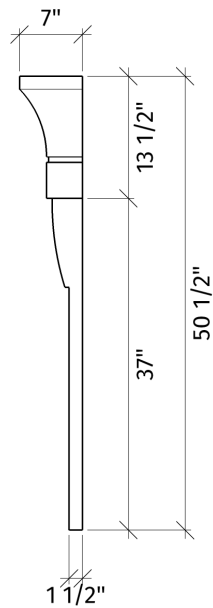

FRANSK

DIMENSIONS

INFILL PANELS: 2pcs 12" x 45", 1pcs 18" x 48"

MINIMAL. TRANSITIONAL.

Designed for rooms where space is at a premium the **Fransk** mantel enables to create a keynote feature without compromise to floor layout.