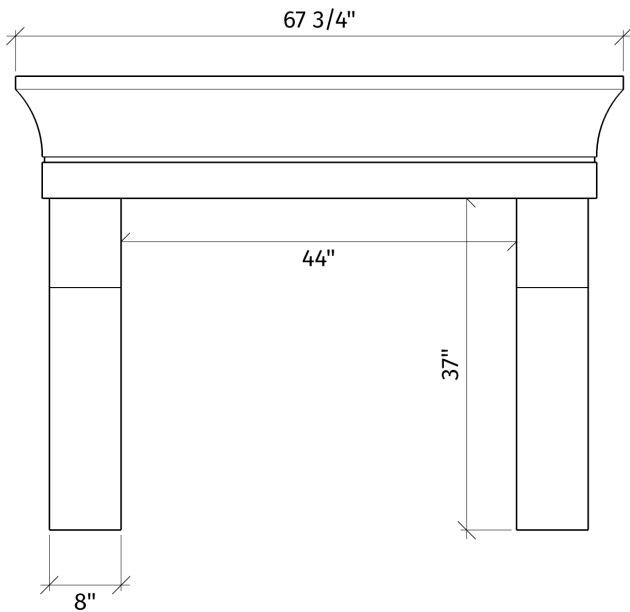

FRANSK

DIMENSIONS

INFILL PANELS: 2pcs 12" x 45", 1pcs 18" x 48"

MINIMAL. TRANSITIONAL.

Designed for rooms where space is at a premium the **Fransk** mantel enables to create a keynote feature without compromise to floor layout.