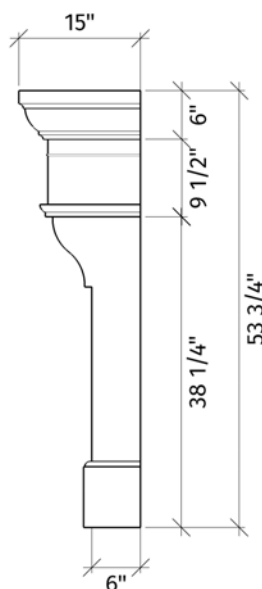

FRENCH COUNTRY

-palais-

DIMENSIONS

INFILL PANELS: 2pcs 12" x 45", 1pcs 18" x 45"

WARMTH. DRAMA.

Our iconic **French Country** mantel embraces a romantic elegance with a visual texture that creates a stunning focal point for great rooms and living spaces.

The *Palais* is the standard variation, with a 38" x 44" viewing area.

Customization available for larger fireplaces.

FRENCH COUNTRY
PACKAGE INCLUDES:

CONCRETE MANTEL,
UNDERMANTEL, LEGS

CONCRETE INFILL PANELS