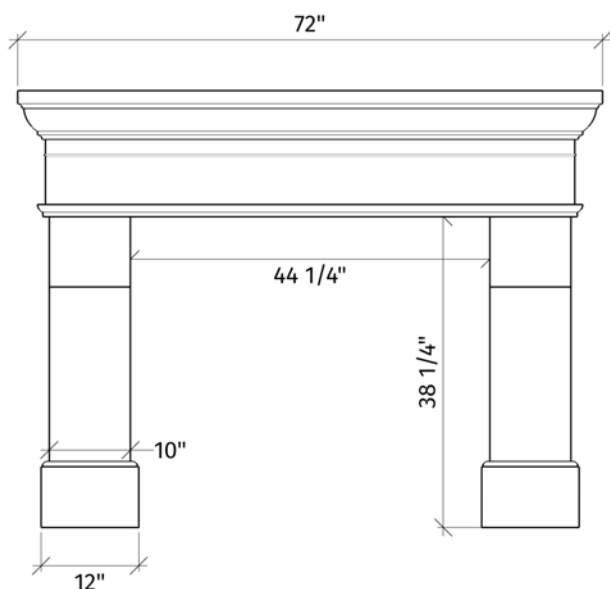

FRENCH COUNTRY

-palais-

DIMENSIONS

INFILL PANELS: 2pcs 12" x 45", 1pcs 18" x 45"

WARMTH. DRAMA.

Our iconic **French Country** mantel embraces a romantic elegance with a visual texture that creates a stunning focal point for great rooms and living spaces.

The *Palais* is the standard variation, with a 38" x 44" viewing area.

Customization available for larger fireplaces.

FRENCH COUNTRY
PACKAGE INCLUDES:

CONCRETE MANTEL,
UNDERMANTEL, LEGS

CONCRETE INFILL PANELS