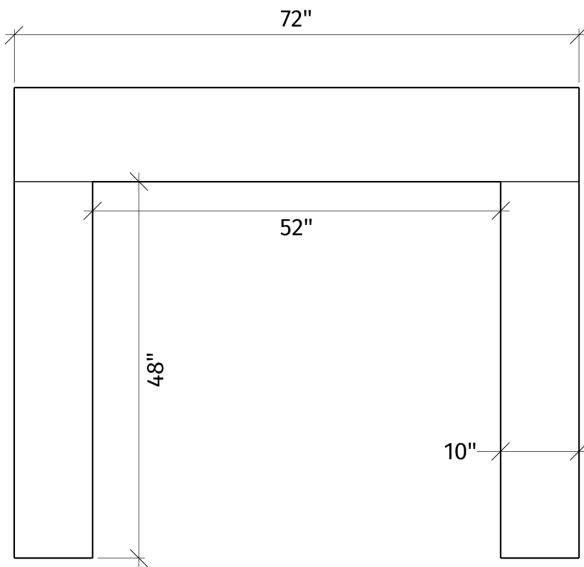

## DIMENSIONS

INFILL PANELS: 2pcs 12" x 45", 1pcs 18" x 52"

## MODERN. IMPACT.

The **Tori Mantel** is a striking modern mantel design. With sharp lines and smooth planes it complements a minimalist aesthetic.

The surround dimensions can be adjusted to fit almost any fireplace.