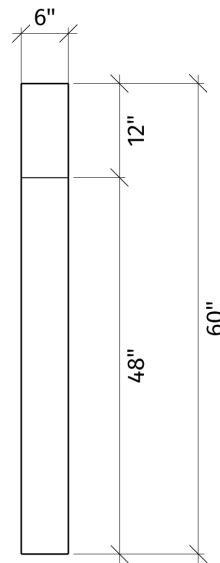

## DIMENSIONS

INFILL PANELS: 2pcs 12" x 45", 1pcs 18" x 52"

## MODERN. IMPACT.

The **Tori Mantel** is a striking modern mantel design. With sharp lines and smooth planes it complements a minimalist aesthetic.

The surround dimensions can be adjusted to fit almost any fireplace.