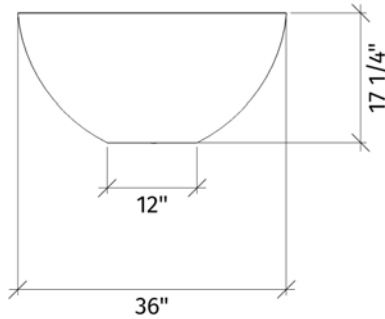

ZEN

-36in-

DIMENSIONS

MODERN RELAXATION

Relax around the minimalistic **Zen** firebowl.

This firepit is the perfect addition to modern landscapes.

ZEN 36"
PACKAGE INCLUDES:

CONCRETE FIREPIT