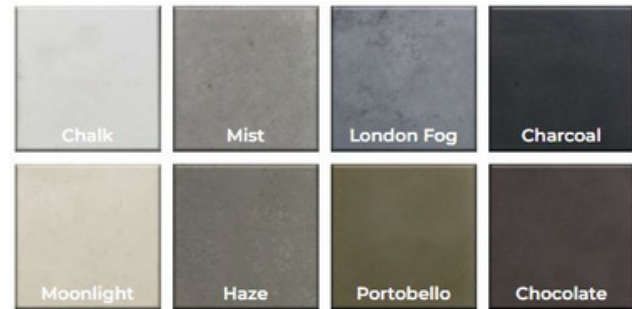

- Available only in 60K BTU
- Available for Liquid Propane or Natural Gas
- Available in 8 colors
- Complimentary Lava Rocks
- Other media available for purchase
- Manual Lit Ignition (available for upgrade to Electronic Ignition and Push Button Ignition - please contact for further information)
- Weight: 308 lbs.
- Overhead clearance should be a minimum of 120" and 36" horizontally from any combustible structure or materials