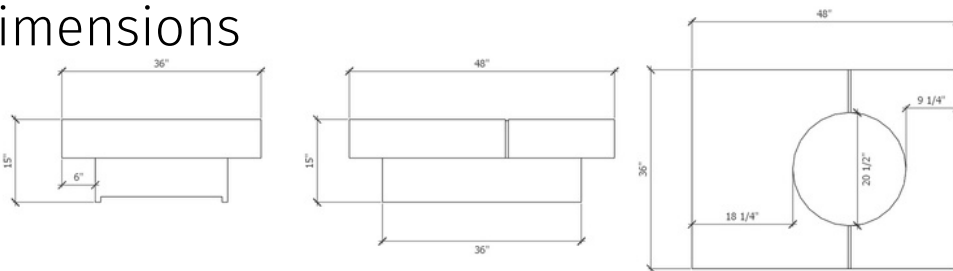

Dimensions

Min. and Max. Gas Inlet Pressures

The installer is responsible for using the correct fuel lines and/or regulation to provide gas to the fire feature within the specified minimum and maximum gas inlet pressures below:

Gas Inlet Pressures

MATCH LIGHT	Minimum	Maximum
Natural Gas	3.5" W.C. (.8718 Kpa)	7.0" W.C. (1.7436 Kpa)
Liquid Propane	11.0" W.C. (2.7399 Kpa)	13.0" W.C. (3.2381 Kpa)