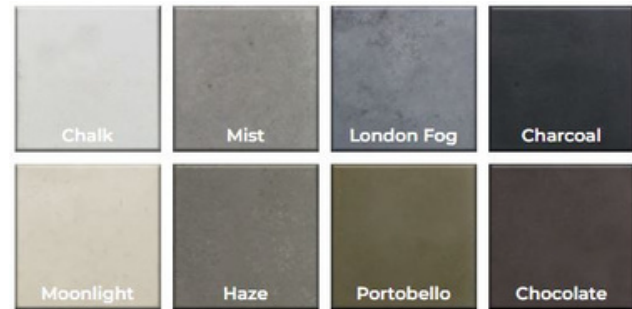

## Product Features/Specifications:

- Available only in 120K BTU
- Available for Liquid Propane or Natural Gas
- Available in 8 colors
- Complimentary Lava Rocks
- Other media available for purchase
- Manual Lit Ignition (available for upgrade to Electronic Ignition - please contact for further information)
- Weight: 264 lbs.
- Overhead clearance should be a minimum of 120" and 36" horizontally from any combustible structure or materials