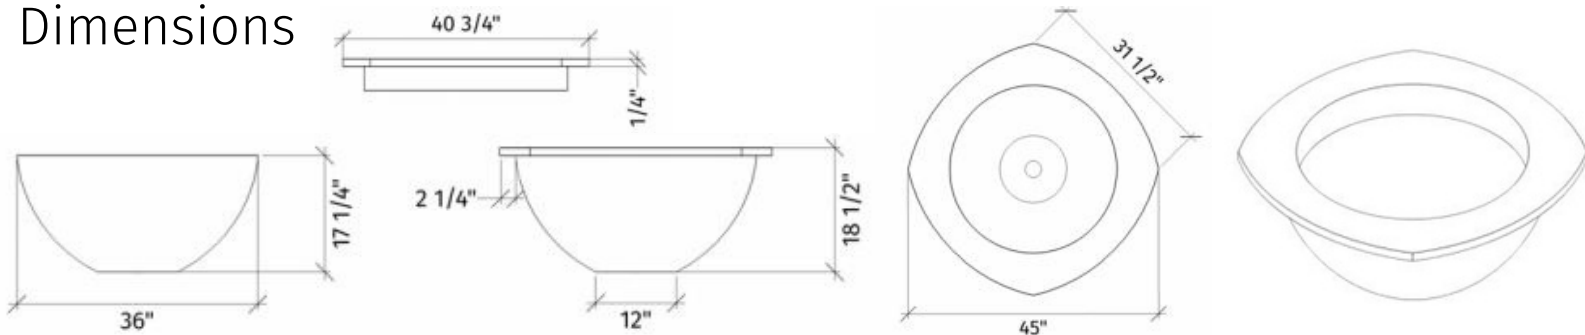

## MAXIMUM IMPACT

Warm up those chilly nights with this modern rounded fire bowl. Simplicity at it's finest. Each fire bowl is complete with a 6" sculpted rim for greater functionality.

## Product Features/Specifications:

- Available only in 120K BTU
- Available for Liquid Propane or Natural Gas
- Available in 8 colors
- Complimentary Lava Rocks
- Other media available for purchase
- Manual Lit Ignition (available for upgrade to Electronic Ignition - please contact for further information)
- Weight: 264 lbs.
- Overhead clearance should be a minimum of 120" and 36" horizontally from any combustible structure or materials

## Dimensions