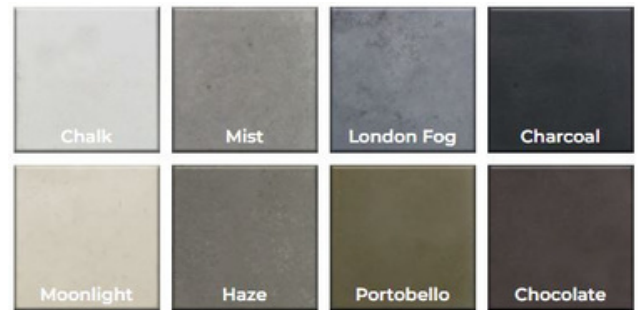

*shown with an option to take off centerpiece