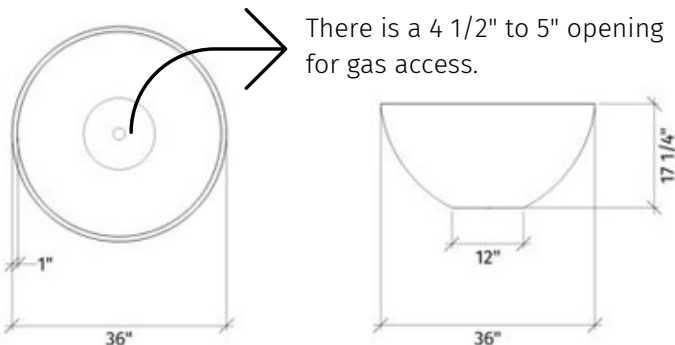

Product Features/Specifications:

- Available in 60K BTU, 120K BTU, and 180K BTU
- Available for Liquid Propane or Natural Gas
- Available in 8 colors
- Complimentary Lava Rocks
- Other media available for purchase
- Manual Lit Ignition (available for upgrade to Electronic Ignition - please contact for further information)
- Metal Table Top available
- Weight: 176 lbs.
- Overhead clearance should be a minimum of 120" and 36" horizontally from any combustible structure or materials

*shown with an option to take off centerpiece

Dimensions

Min. and Max. Gas Inlet Pressures

The installer is responsible for using the correct fuel lines and/or regulation to provide gas to the fire feature within the specified minimum and maximum gas inlet pressures below: