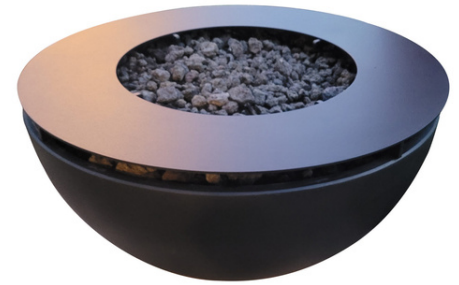

MODERN RELAXATION

Relax around this minimalist firebowl. This fire pit is the perfect addition to modern landscapes creating an instant intimate gathering space. The clean modern curve of this low profile fire bowl offers a timeless appeal to any outdoor design.

Product Features/Specifications:

- Available in 60K BTU, 120K BTU, and 180K BTU
- Available for Liquid Propane or Natural Gas
- Available in 8 colors
- Complimentary Lava Rocks
- Other media available for purchase
- Manual Lit Ignition (available for upgrade to Electronic Ignition - please contact for further information)
- Metal Table Top available
- Weight: 176 lbs.
- Overhead clearance should be a minimum of 120" and 36" horizontally from any combustible structure or materials