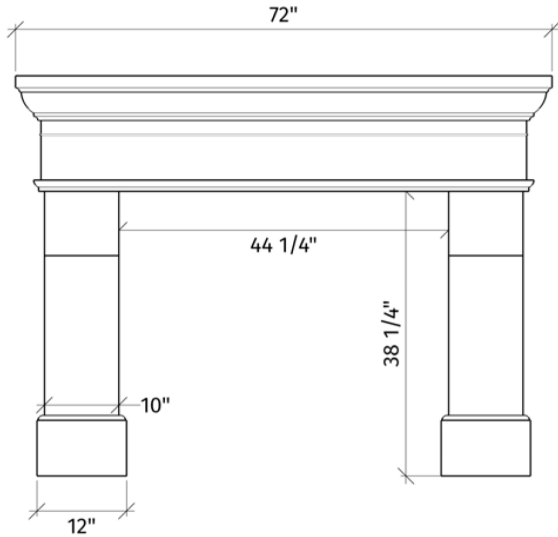

French Country

palais

72" Wide
54" Tall

INFILL PANELS: 2pcs 12" x 45", 1pcs 18" x 45"

Warmth. Drama.

Our iconic **French Country** mantel embraces a romantic elegance with a visual texture that creates a stunning focal point for great rooms and living spaces.

The Palais is the standard variation, with a 38" x 44" viewing area.

Customization available for larger fireplaces.

French Country PACKAGE INCLUDES:

- Concrete mantel, undermantel, legs
- Concrete infill panels
- Colour-matched caulking