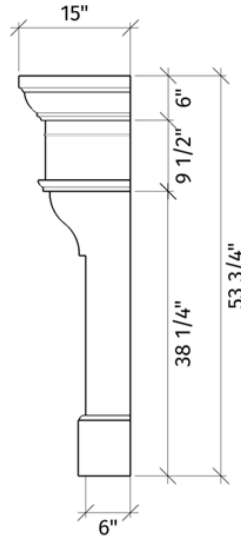

French Country

palais

72" Wide
54" Tall

INFILL PANELS: 2pcs 12" x 45", 1pcs 18" x 45"

Warmth. Drama.

Our iconic **French Country** mantel embraces a romantic elegance with a visual texture that creates a stunning focal point for great rooms and living spaces.

The Palais is the standard variation, with a 38" x 44" viewing area.

Customization available for larger fireplaces.

French Country PACKAGE INCLUDES:

- Concrete mantel, undermantel, legs
- Concrete infill panels
- Colour-matched caulking