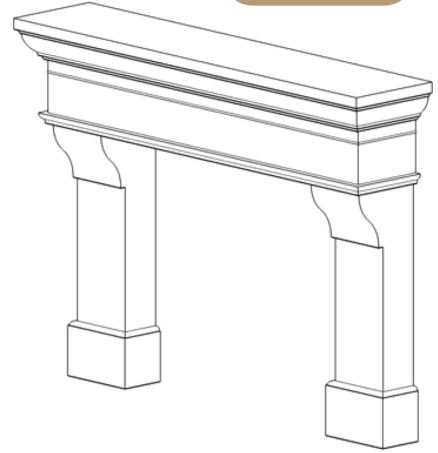

French Country

palais

72" Wide
54" Tall

INFILL PANELS: 2pcs 12" x 45", 1pcs 18" x 45"

Warmth. Drama.

Our iconic **French Country** mantel embraces a romantic elegance with a visual texture that creates a stunning focal point for great rooms and living spaces.

The Palais is the standard variation, with a 38" x 44" viewing area.

Customization available for larger fireplaces.

French Country PACKAGE INCLUDES:

- Concrete mantel, undermantel, legs
- Concrete infill panels
- Colour-matched caulking