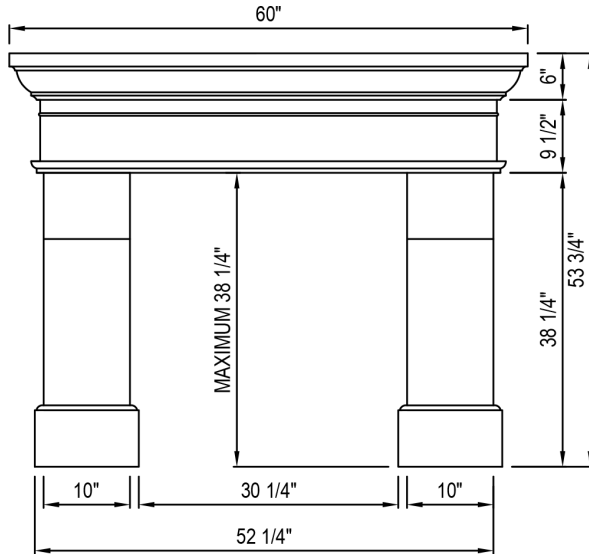

DreamCast

French Country

palais

60" Wide
54" Tall

Warmth. Drama.

Our iconic **French Country** mantel embraces a romantic elegance with a visual texture that creates a stunning focal point for great rooms and living spaces.