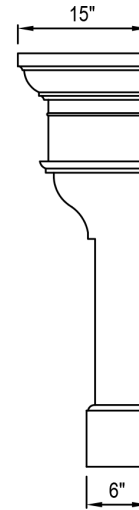

DreamCast

French Country

palais

60" Wide
54" Tall

Warmth. Drama.

Our iconic **French Country** mantel embraces a romantic elegance with a visual texture that creates a stunning focal point for great rooms and living spaces.