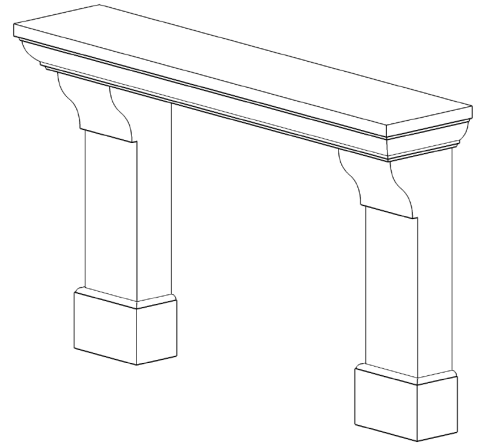

# Regal

palais

72" Standard

INFILL PANELS: 2pcs 12" x 45", 1pc 18" x 45"

*Classic. Elemental.*

The **Regal** mantel is a traditional surround with a graceful bearing. Its simple elegance gives it a traditional charm without the typical visual weight of classic styles.

*The Palais variation has shorter pilasters with a 42" x 38" viewing area.*