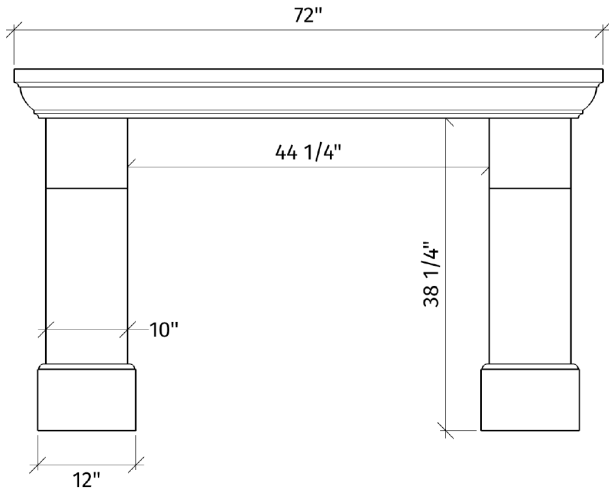

# Regal

palais

72" Standard

INFILL PANELS: 2pcs 12" x 45", 1pc 18" x 45"

*Classic. Elemental.*

The **Regal** mantel is a traditional surround with a graceful bearing. Its simple elegance gives it a traditional charm without the typical visual weight of classic styles.

*The Palais variation has shorter pilasters with a 42" x 38" viewing area.*