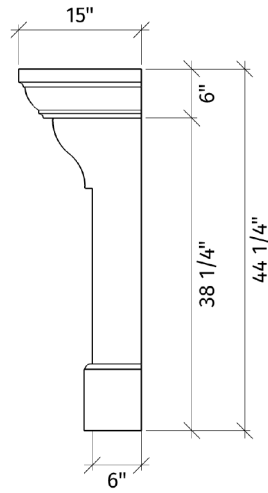

# Regal

palais

72" Standard

INFILL PANELS: 2pcs 12" x 45", 1pc 18" x 45"

*Classic. Elemental.*

The **Regal** mantel is a traditional surround with a graceful bearing. Its simple elegance gives it a traditional charm without the typical visual weight of classic styles.

*The Palais variation has shorter pilasters with a 42" x 38" viewing area.*