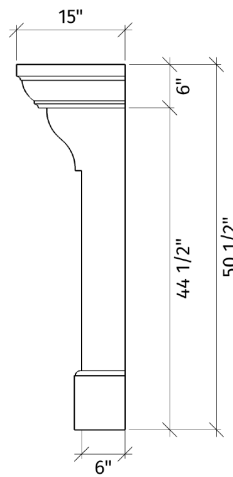

Regal

palais grand

72" Tall

INFILL PANELS: 2pcs 12" x 45", 1pcs 18" x 45"

Classic. Elemental.

The Regal mantel's simple elegance gives it a traditional charm without the typical visual weight of classic styles. Its clean open lines allow it to be dressed up or down to suite either family room or formal interiors.