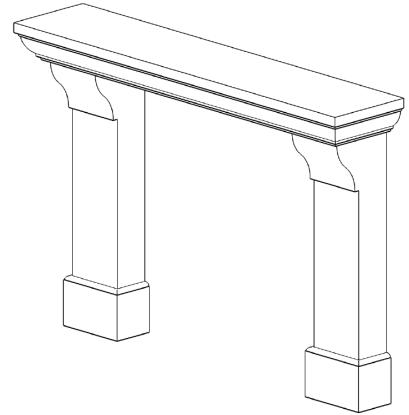

Regal

palais grand

72" Tall

INFILL PANELS: 2pcs 12" x 45", 1pcs 18" x 45"

Classic. Elemental.

The Regal mantel's simple elegance gives it a traditional charm without the typical visual weight of classic styles. Its clean open lines allow it to be dressed up or down to suite either family room or formal interiors.

The Palais Grand is the standard model.

Regal

PACKAGE

INCLUDES:

- concrete mantel, legs
- concrete infill panels
- colour-matched caulking

Surrounds ship pre-sealed