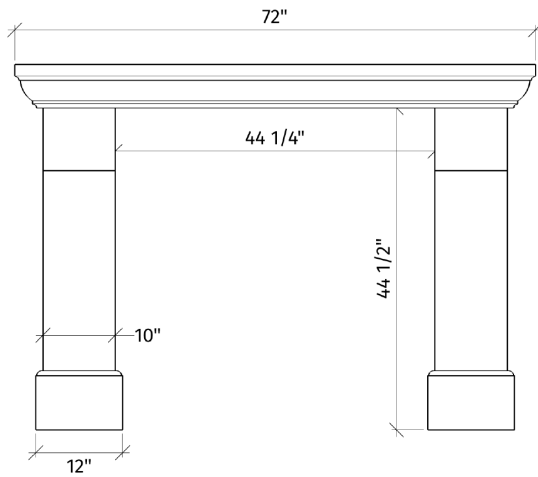

Regal

palais grand

72" Tall

INFILL PANELS: 2pcs 12" x 45", 1pcs 18" x 45"

Classic. Elemental.

The Regal mantel's simple elegance gives it a traditional charm without the typical visual weight of classic styles. Its clean open lines allow it to be dressed up or down to suite either family room or formal interiors.

The Palais Grand is the standard model.

Regal

PACKAGE

INCLUDES:

- concrete mantel, legs
- concrete infill panels
- colour-matched caulking

Surrounds ship pre-sealed