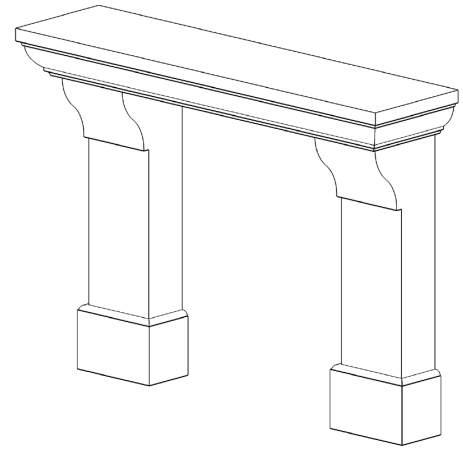

DreamCast

Regal villa

60" Standard

INFILL PANELS: 2pcs 12" x 45"

Classic. Elemental.

The **Regal** mantel is a traditional surround with a graceful bearing. Its simple elegance gives it a traditional charm without the typical visual weight of classic styles.

The Villa is a petite variation for rooms with unique space restrictions.

Regal

PACKAGE

INCLUDES:

- concrete mantel, legs
- concrete infill panels
- colour-matched caulking

Surrounds ship pre-sealed

DreamCast
Design & Production