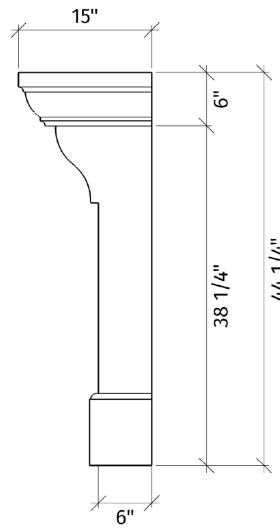

DreamCast

Regal villa

60" Standard

INFILL PANELS: 2pcs 12" x 45"

Classic. Elemental.

The **Regal** mantel is a traditional surround with a graceful bearing. Its simple elegance gives it a traditional charm without the typical visual weight of classic styles.

The Villa is a petite variation for rooms with unique space restrictions.

Regal

PACKAGE

INCLUDES:

- concrete mantel, legs
- concrete infill panels
- colour-matched caulking

Surrounds ship pre-sealed

DreamCast
Design & Production