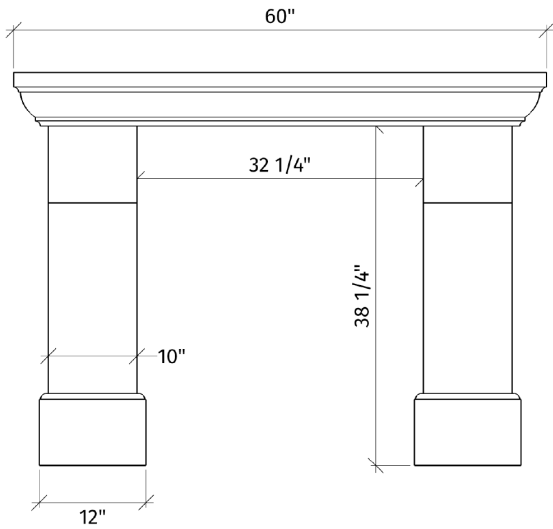

DreamCast

Regal villa

60" Standard

INFILL PANELS: 2pcs 12" x 45"

Classic. Elemental.

The **Regal** mantel is a traditional surround with a graceful bearing. Its simple elegance gives it a traditional charm without the typical visual weight of classic styles.

The Villa is a petite variation for rooms with unique space restrictions.

Regal

PACKAGE

INCLUDES:

- concrete mantel, legs
- concrete infill panels
- colour-matched caulking

Surrounds ship pre-sealed

DreamCast
Design & Production