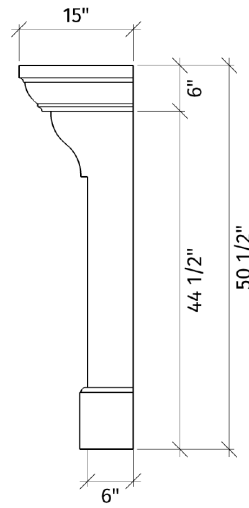

Regal

villa grand

60" Tall

INFILL PANELS: 2pcs 12" x 45", 1pcs 18" x 45"

Classic. Elemental.

The **Regal** mantel's simple elegance gives it a traditional charm without the typical visual weight of classic styles. Its clean open lines allow it to be dressed up or down to suite either family room or formal interiors.

The Villa Grand is a narrower model for unique space restrictions.

Regal

PACKAGE

INCLUDES:

- concrete mantel, legs
- concrete infill panels
- colour-matched caulking

Surrounds ship pre-sealed