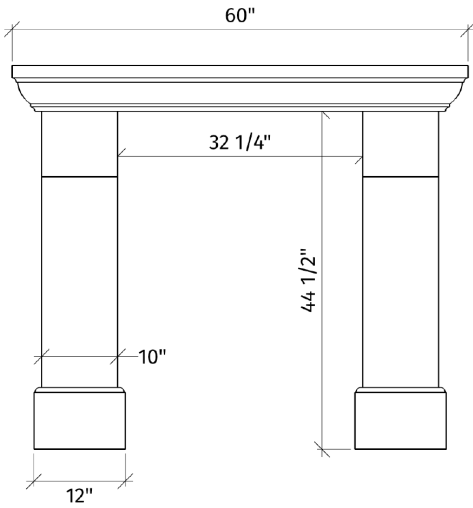

Regal

villa grand

60" Tall

INFILL PANELS: 2pcs 12" x 45", 1pcs 18" x 45"

Classic. Elemental.

The **Regal** mantel's simple elegance gives it a traditional charm without the typical visual weight of classic styles. Its clean open lines allow it to be dressed up or down to suite either family room or formal interiors.

The Villa Grand is a narrower model for unique space restrictions.

Regal

PACKAGE

INCLUDES:

- concrete mantel, legs
- concrete infill panels
- colour-matched caulking

Surrounds ship pre-sealed