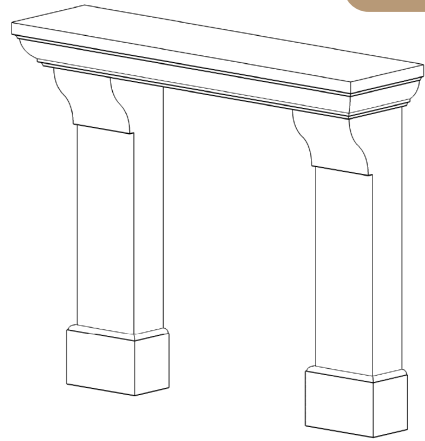

Regal

villa grand

60" Tall

INFILL PANELS: 2pcs 12" x 45", 1pcs 18" x 45"

Classic. Elemental.

The **Regal** mantel's simple elegance gives it a traditional charm without the typical visual weight of classic styles. Its clean open lines allow it to be dressed up or down to suite either family room or formal interiors.

The Villa Grand is a narrower model for unique space restrictions.

Regal

PACKAGE

INCLUDES:

- concrete mantel, legs
- concrete infill panels
- colour-matched caulking

Surrounds ship pre-sealed