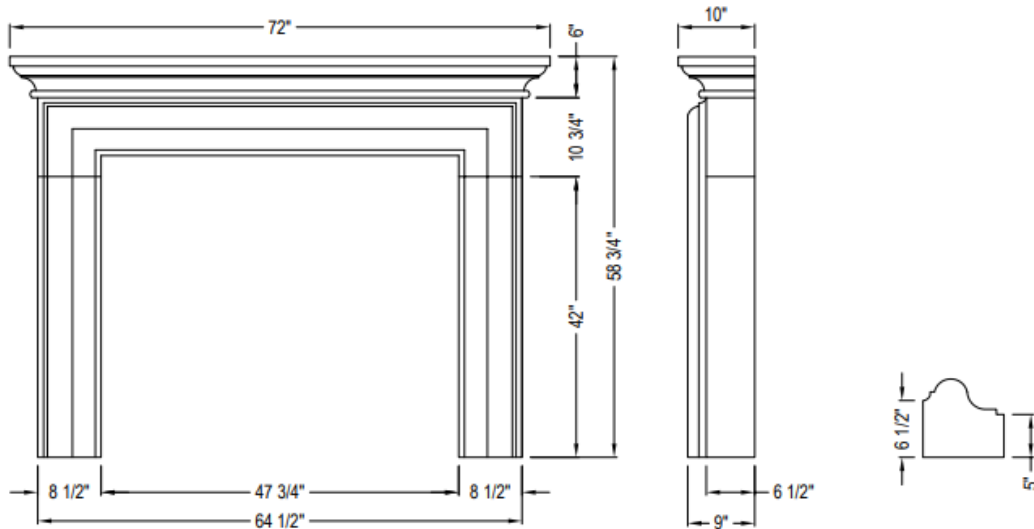

DIMENSIONS

Westminster

Transitional. Masterpiece.

The **Westminster** fireplace mantel combines strong right angles with feminine curves to illustrate a transitional interior. A traditional mantel cap on a timeless picture-frame design lends this mantel to be an easy choice.

Westminster

PACKAGE
INCLUDES:

- concrete mantel, overmantel, legs
- concrete infill panels
- colour-matched caulking

Surrounds ship pre-sealed

DreamCast
Design & Production

Please contact us at **1-604-278-4939** with any questions.