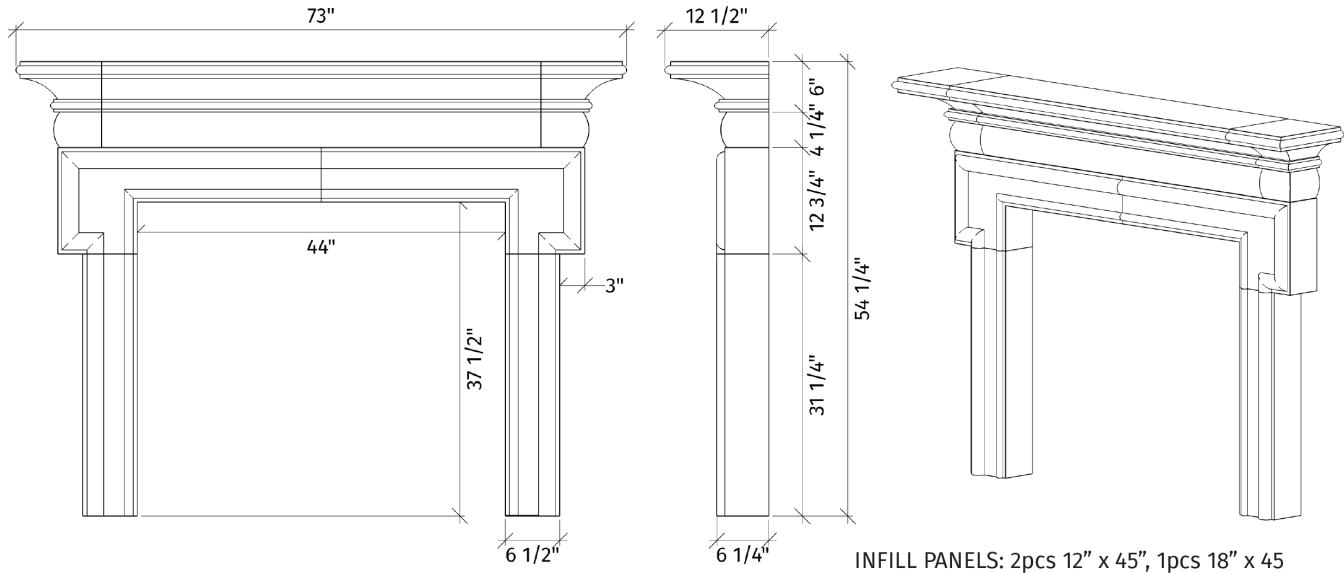

DIMENSIONS

Whistler

Classical. Details.

The **Whistler** mantel exemplifies architectural fireplace style. Featuring a sweeping mantel that tucks into a tailored profile this design was inspired by the robust fireplace found in Winston Churchill's office.

Whistler

PACKAGE
INCLUDES:

- concrete mantel, undermantel, surround
- concrete infill panels
- colour-matched caulking

Surrounds ship pre-sealed

DreamCast
Design & Production

Please contact us at **1-604-278-4939** with any questions.