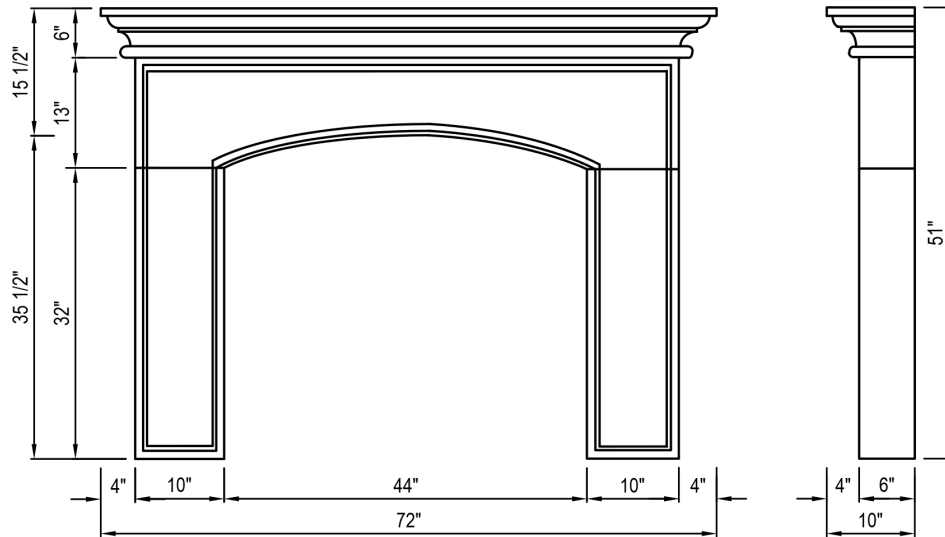

Bolero Mantel

Sweeping. Vogue.

With an elegant arch the Bolero Mantel is a stately centerpiece. This classical mantel design is grand without overtaking floor space, and still maintains plenty of mantel room. Inspired by the sweeping colonnades of Catalonian courtyards this traditional fireplace surround has an enduring charm.