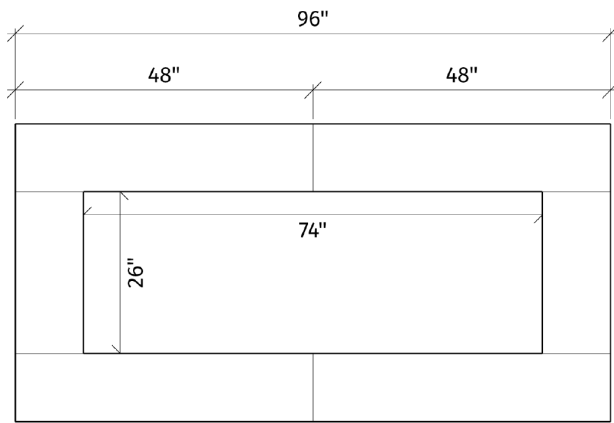

Bracket

Modern. Pure.

The **Bracket mantel** is a modern surround that picture frames the fire for a simple and dramatic effect.

The hefty profile grants a further emphasis to the minimalist look with a distinct visual quality.

Bracket

**PACKAGE
INCLUDES:**

- 2 pc. concrete header
- 2 pc. concrete footer
- 2 pc. concrete pillars
- Colour-matched
- Caulking

Surrounds ship pre-sealed

DreamCast
Design & Production

Please contact us at **1-604-278-4939** with any questions.