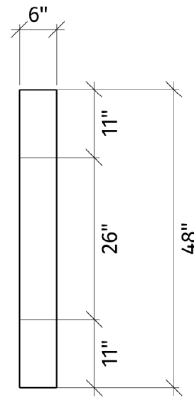

Bracket

Modern. Pure.

The **Bracket mantel** is a modern surround that picture frames the fire for a simple and dramatic effect.

The hefty profile grants a further emphasis to the minimalist look with a distinct visual quality.

Bracket

**PACKAGE
INCLUDES:**

- 2 pc. concrete header
- 2 pc. concrete footer
- 2 pc. concrete pillars
- Colour-matched
- Caulking

Surrounds ship pre-sealed

DreamCast
Design & Production

Please contact us at **1-604-278-4939** with any questions.