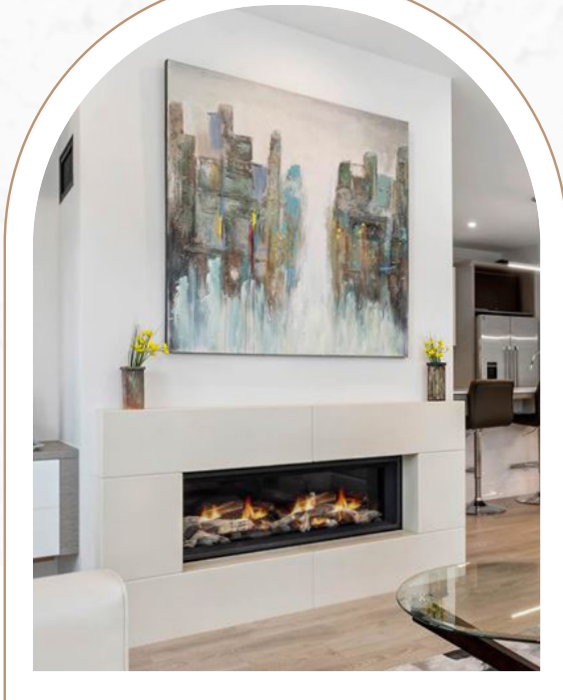

Bracket

Modern. Pure.

The **Bracket mantel** is a modern surround that picture frames the fire for a simple and dramatic effect.

The hefty profile grants a further emphasis to the minimalist look with a distinct visual quality.