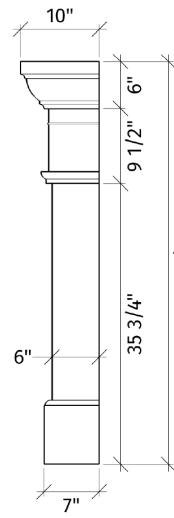

Britannia

traditional

INFILL PANELS: 2pcs 12" x 45", 1pcs 18" x 45"

Keynote. Stylish.

With a clean profile this classic style effortlessly accentuates transitional or classic interiors.

Emblematic of traditional english homestead fireplaces the **Britannia** mantel has an ageless appeal.