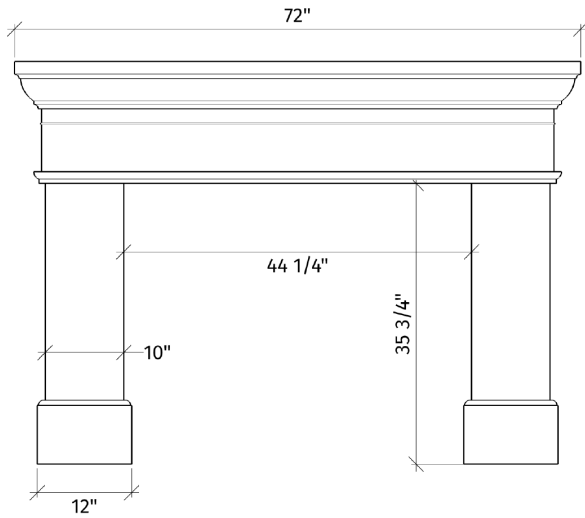

Britannia

traditional

INFILL PANELS: 2pcs 12" x 45", 1pcs 18" x 45"

Keynote. Stylish.

With a clean profile this classic style effortlessly accentuates transitional or classic interiors.

Emblematic of traditional english homestead fireplaces the **Britannia** mantel has an ageless appeal.