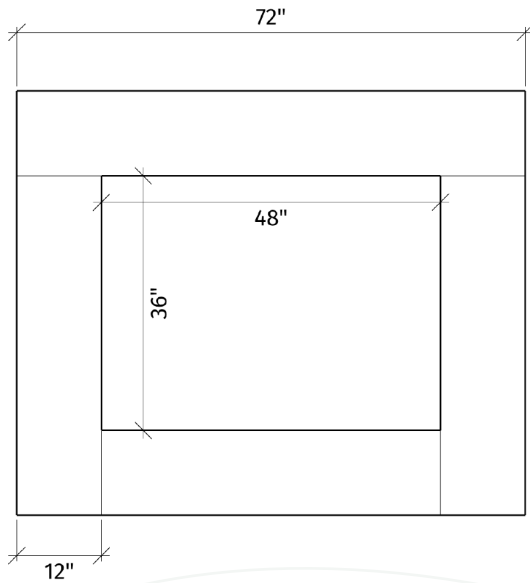

Definition

Striking. Refined.

With sharp lines and smooth planes the **Definition** surround complements a minimalist aesthetic.

The sectional assembly can be adjusted to work with most fireplace units.

Definition