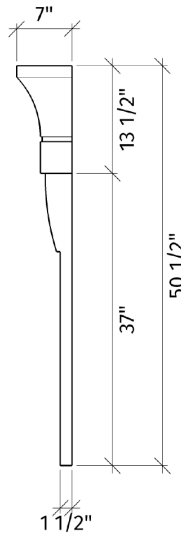

Fransk

INFILL PANELS: 2pcs 12" x 45", 1pcs 18" x 48"

Minimal. Transitional.

Designed for rooms where space is at a premium the **Fransk** mantel enables to create a keynote feature without compromise to floor layout.