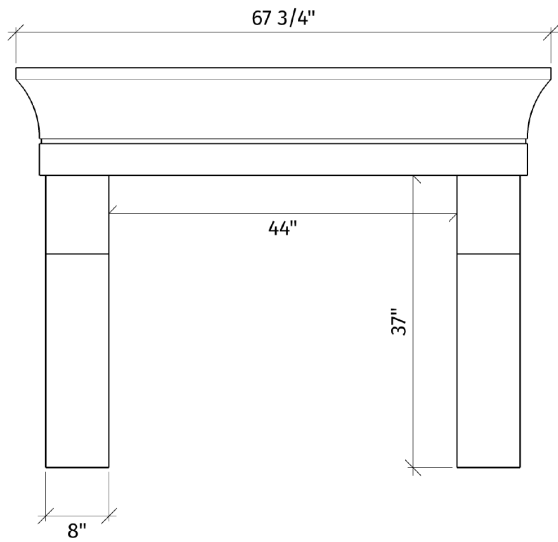

Fransk

INFILL PANELS: 2pcs 12" x 45", 1pcs 18" x 48"

Minimal. Transitional.

Designed for rooms where space is at a premium the **Fransk** mantel enables to create a keynote feature without compromise to floor layout.