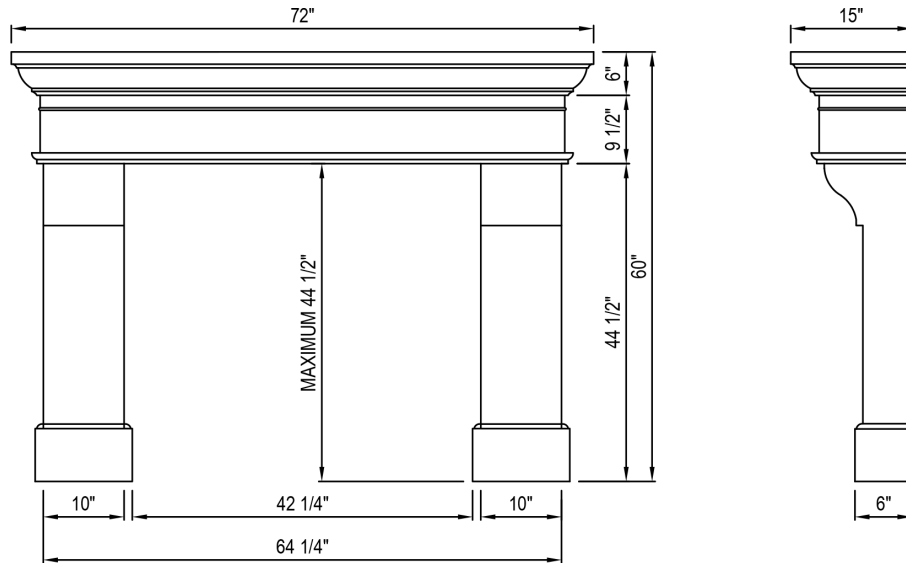

DreamCast

French Country

palais

72" Wide
60" Tall

Warmth. Drama.

Our iconic **French Country** mantel embraces a romantic elegance with a visual texture that creates a stunning focal point for great rooms and living spaces.