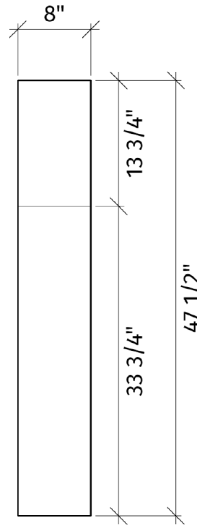

# Margaret

INFILL PANELS: 2pcs 12" x 45", 1pcs 18" x 48"

Classic. Charming.

Elegantly curved with a strong square picture frame presence, the **Margaret** mantel is the perfect focal point for a luxurious space.