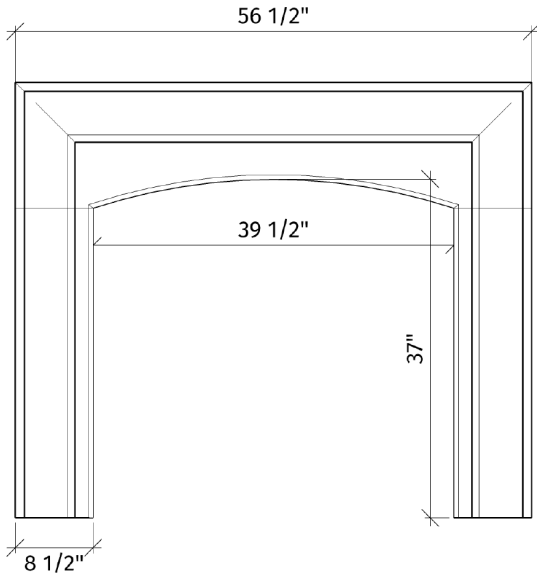

# Margaret

INFILL PANELS: 2pcs 12" x 45", 1pcs 18" x 48"

Classic. Charming.

Elegantly curved with a strong square picture frame presence, the **Margaret** mantel is the perfect focal point for a luxurious space.