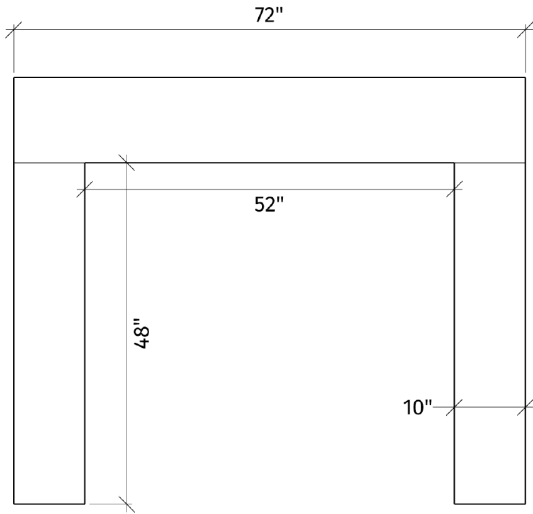

# Tori

INFILL PANELS: 2pcs 12" x 45", 1pcs 18" x 52"

*Modern. Impact.*

The **Tori** Mantel is a striking modern mantel design. With sharp lines and smooth planes it complements a minimalist aesthetic.

*The surround dimensions can be adjusted to fit almost any fireplace.*