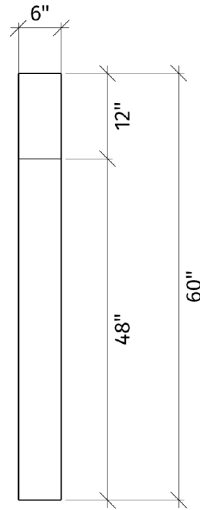

# Tori

INFILL PANELS: 2pcs 12" x 45", 1pcs 18" x 52"

*Modern. Impact.*

The **Tori** Mantel is a striking modern mantel design. With sharp lines and smooth planes it complements a minimalist aesthetic.

*The surround dimensions can be adjusted to fit almost any fireplace.*

## Tori

PACKAGE

INCLUDES:

- concrete header
- concrete pillars
- concrete infills
- colour-matched caulking

*Surrounds ship pre-sealed*