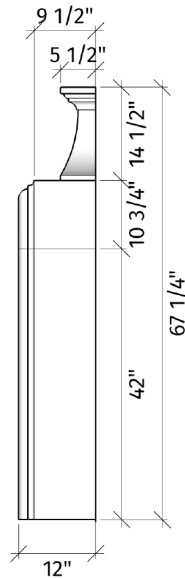

# Venezia

INFILL PANELS: 2pcs 12" x 45", 1pcs 18" x 48"

## Classical. Details.

The **Venezia** is a classical chimneypiece with an overmantel stylized in the elegant manner of the mantels found in the palazzo of the Duke of Venice.

*The 47" x 44" opening can accommodate most gas units.*