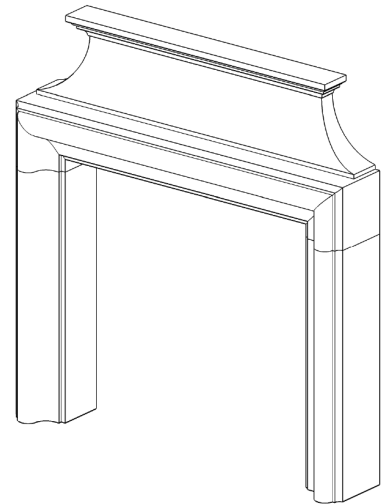

# Venezia

INFILL PANELS: 2pcs 12" x 45", 1pcs 18" x 48"

## Classical. Details.

The **Venezia** is a classical chimneypiece with an overmantel stylized in the elegant manner of the mantels found in the palazzo of the Duke of Venice.

*The 47" x 44" opening can accommodate most gas units.*