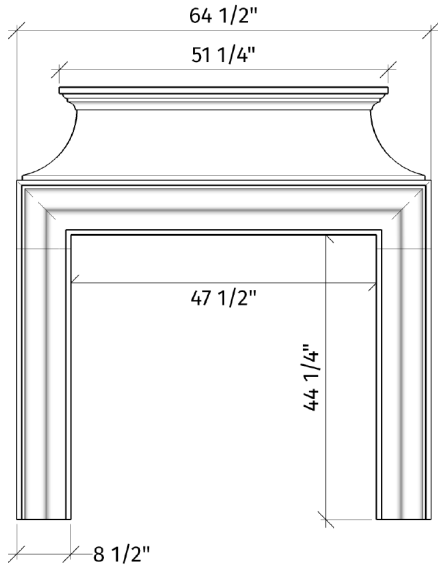

# Venezia

INFILL PANELS: 2pcs 12" x 45", 1pcs 18" x 48"

## Classical. Details.

The **Venezia** is a classical chimneypiece with an overmantel stylized in the elegant manner of the mantels found in the palazzo of the Duke of Venice.

*The 47" x 44" opening can accommodate most gas units.*