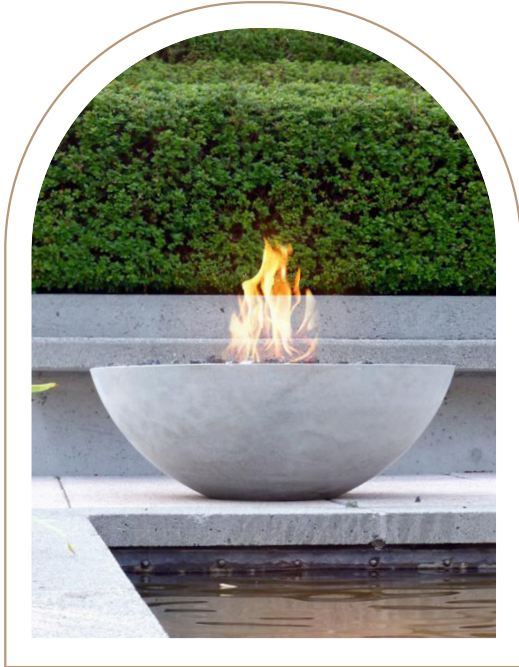

DreamCast Zen 34

MODERN RELAXATION

Relax around this minimalist firebowl. This fire pit is the perfect addition to modern landscapes creating an instant intimate gathering space. The clean modern curve of this low profile fire bowl offers a timeless appeal to any outdoor design.

Metal table top has removable centerpiece

Product Features/ Specifications:

- 60K BTU, 120K BTU, and 180K BTU
- Liquid Propane or Natural Gas
- Complimentary Lava Rocks
- Other media available for purchase
- Manual Lit Ignition (available for upgrade to Electronic Ignition - please contact for further information)
- Metal Table Top available
- Weight: 110 lbs.
- Overhead clearance: 84" - 120" (depending on burner) and 36" horizontally to combustibles.