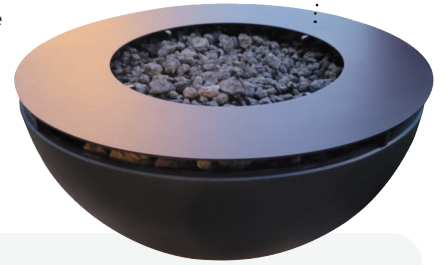

DreamCast Zen 34

MODERN RELAXATION

Relax around this minimalist firebowl. This fire pit is the perfect addition to modern landscapes creating an instant intimate gathering space. The clean modern curve of this low profile fire bowl offers a timeless appeal to any outdoor design.

Metal table top has removable centerpiece

Product Features/ Specifications:

- 60K BTU, 120K BTU, and 180K BTU
- Liquid Propane or Natural Gas
- Complimentary Lava Rocks
- Other media available for purchase
- Manual Lit Ignition (available for upgrade to Electronic Ignition - please contact for further information)
- Metal Table Top available
- Weight: 110 lbs.
- Overhead clearance: 84" - 120" (depending on burner) and 36" horizontally to combustibles.