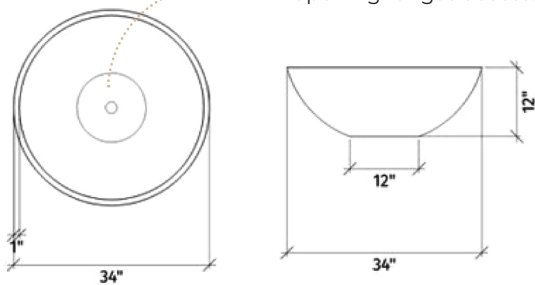

Metal table top has removable centerpiece

Product Features/ Specifications:

- 60K BTU, 120K BTU, and 180K BTU
- Liquid Propane or Natural Gas
- Complimentary Lava Rocks
- Other media available for purchase
- Manual Lit Ignition (available for upgrade to Electronic Ignition - please contact for further information)
- Metal Table Top available
- Weight: 110 lbs.
- Overhead clearance: 84" - 120" (depending on burner) and 36" horizontally to combustibles.