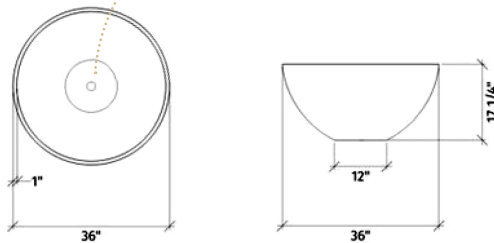

Metal table top has removable centerpiece

Product Features/ Specifications:

- 60K BTU, 120K BTU, and 180K BTU
- Liquid Propane or Natural Gas
- Complimentary Lava Rocks
- Other media available for purchase
- Manual Lit Ignition (available for upgrade to Electronic Ignition - please contact for further information)
- Metal Table Top
- Weight: 176 lbs.
- Overhead clearance: 84" - 120" (depending on burner) and 36" horizontally to combustibles.

There is a 4 1/2" to 5" opening for gas access.

Min. and Max. Gas Inlet Pressures:

The installer is responsible for using the correct fuel lines and/or regulation to provide gas to the fire feature within the specified minimum and maximum gas inlet pressures.