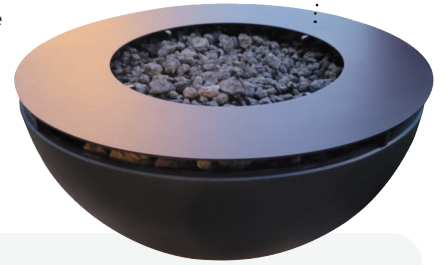

DreamCast Zen 36

MODERN RELAXATION

Relax around this minimalist firebowl. This fire pit is the perfect addition to modern landscapes creating an instant intimate gathering space. The clean modern curve of this low profile fire bowl offers a timeless appeal to any outdoor design.

Metal table top has removable centerpiece

Product Features/ Specifications:

- 60K BTU, 120K BTU, and 180K BTU
- Liquid Propane or Natural Gas
- Complimentary Lava Rocks
- Other media available for purchase
- Manual Lit Ignition (available for upgrade to Electronic Ignition - please contact for further information)
- Metal Table Top
- Weight: 176 lbs.
- Overhead clearance: 84" - 120" (depending on burner) and 36" horizontally to combustibles.