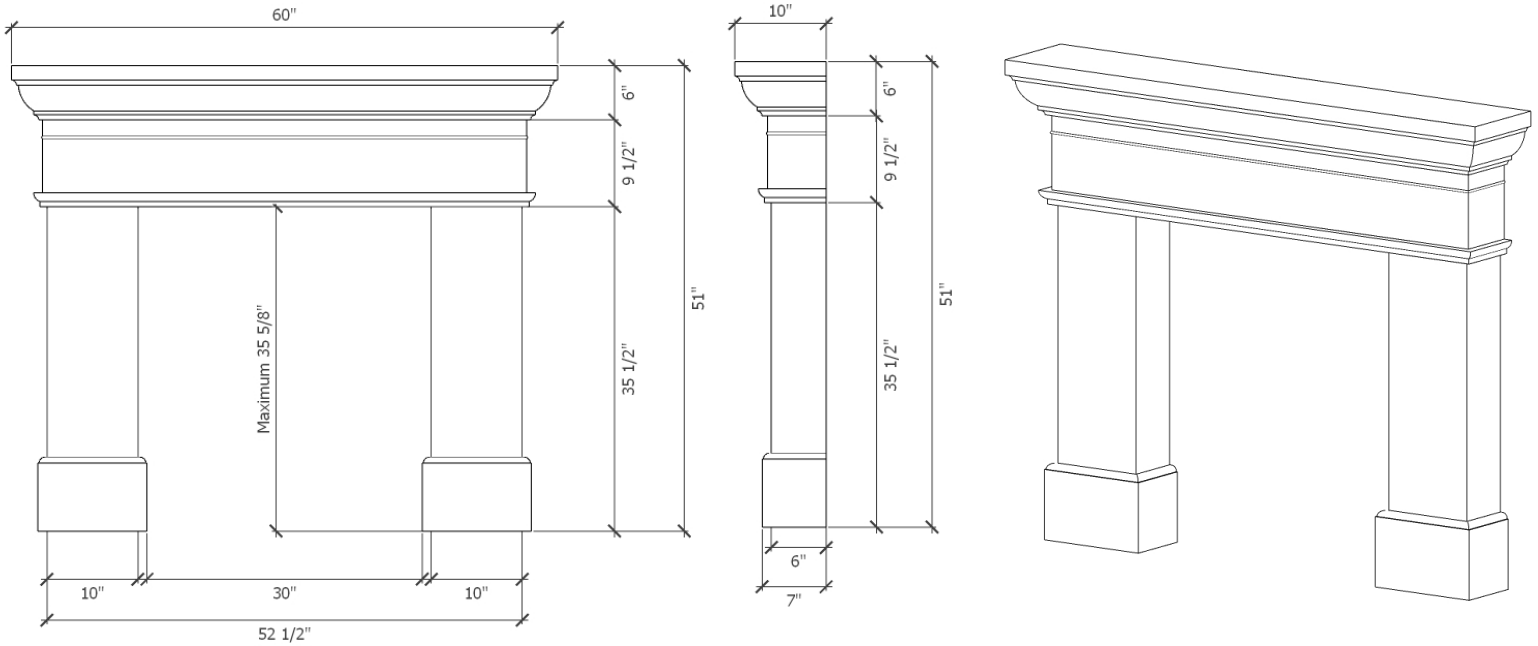

Britannia ⁶⁰

traditional

Keynote. Stylish.

With a clean profile this classic style effortlessly accentuates transitional or classic interiors.

Emblematic of traditional english homestead fireplaces the **Britannia** mantel has an ageless appeal.

Britannia

PACKAGE INCLUDES:

- Concrete mantel, undermantel, legs
- Concrete infill panels
- Colour-matched caulking

Surrounds ship pre-sealed

DreamCast
Design & Production

Please contact us at **1-604-278-4939** with any questions.

We also encourage you to explore our website at www.dreamcastdesign.com

Our experienced team can assist you with product information, installation and design recommendations.