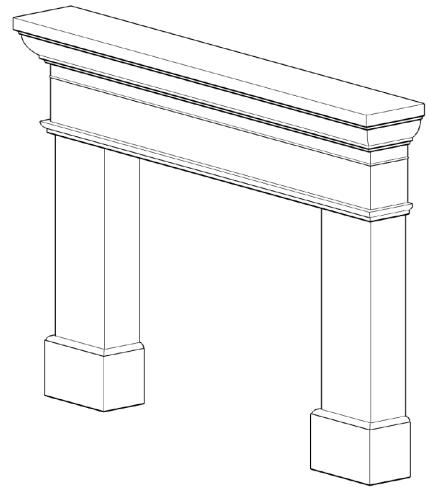

# Britannia <sup>72</sup>

traditional

Keynote. Stylish.

With a clean profile this classic style effortlessly accentuates transitional or classic interiors.

Emblematic of traditional english homestead fireplaces the **Britannia** mantel has an ageless appeal.