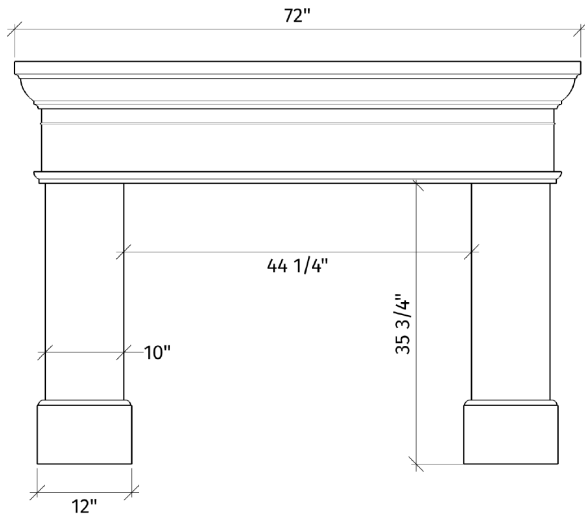

# Britannia <sup>72</sup>

traditional

Keynote. Stylish.

With a clean profile this classic style effortlessly accentuates transitional or classic interiors.

Emblematic of traditional english homestead fireplaces the **Britannia** mantel has an ageless appeal.