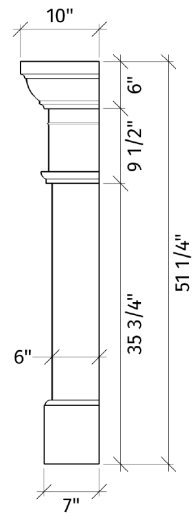

Britannia ⁷²

traditional