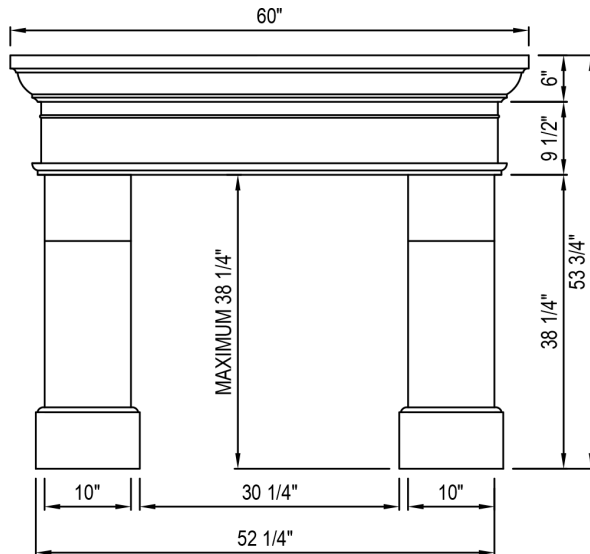

## French Country

palais

60" Wide  
54" Tall

Warmth. Drama.

Our iconic **French Country** mantel embraces a romantic elegance with a visual texture that creates a stunning focal point for great rooms and living spaces.