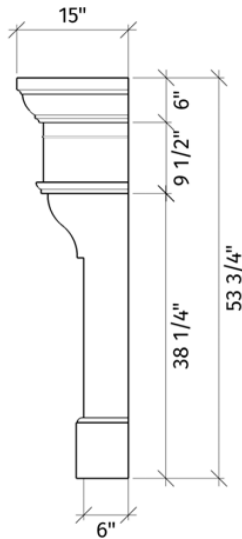

# French Country

palais

72" Wide  
54" Tall

Warmth. Drama.

Our iconic **French Country** mantel embraces a romantic elegance with a visual texture that creates a stunning focal point for great rooms and living spaces.