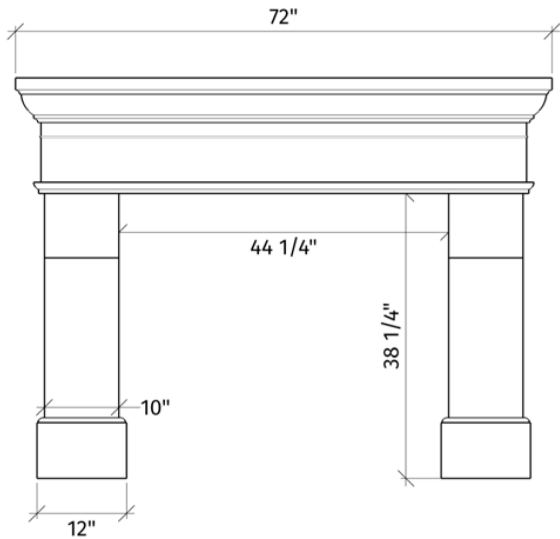

# French Country

palais

72" Wide  
54" Tall

Warmth. Drama.

Our iconic **French Country** mantel embraces a romantic elegance with a visual texture that creates a stunning focal point for great rooms and living spaces.