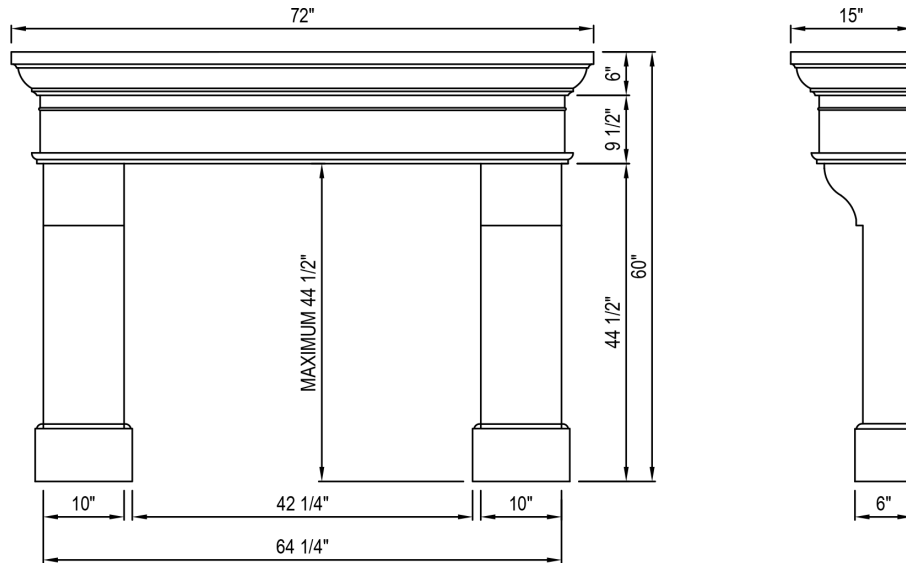

## French Country

palais

72" Wide  
60" Tall

Warmth. Drama.

Our iconic **French Country** mantel embraces a romantic elegance with a visual texture that creates a stunning focal point for great rooms and living spaces.