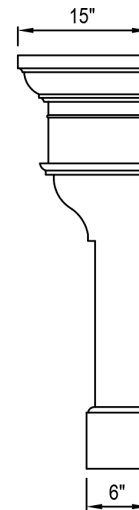

DreamCast

French Country

palais

60" Wide
54" Tall

Warmth. Drama.

Our iconic **French Country** mantel embraces a romantic elegance with a visual texture that creates a stunning focal point for great rooms and living spaces.

Customization available for larger fireplaces.

French Country PACKAGE INCLUDES:

- Concrete mantel, undermantel, legs
- Concrete infill panels
- Colour-matched caulking

Customization available for larger fireplaces.

DreamCast
Design & Production

Please contact us at **1-604-278-4939** with any questions.

We also encourage you to explore our website at www.dreamcastdesign.com

Our experienced team can assist you with product information, installation and design recommendations.