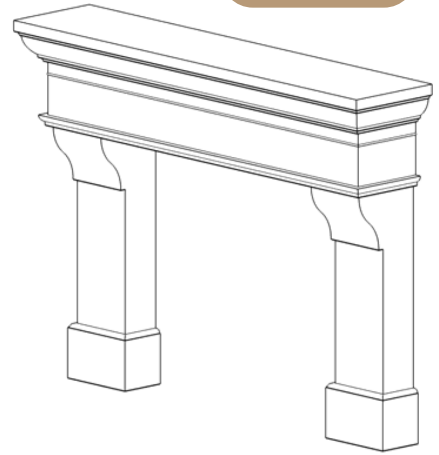

# French Country

palais

72" Wide  
54" Tall

Warmth. Drama.

Our iconic **French Country** mantel embraces a romantic elegance with a visual texture that creates a stunning focal point for great rooms and living spaces.

## French Country

palais

72" Wide  
60" Tall

Warmth. Drama.

Our iconic **French Country** mantel embraces a romantic elegance with a visual texture that creates a stunning focal point for great rooms and living spaces.