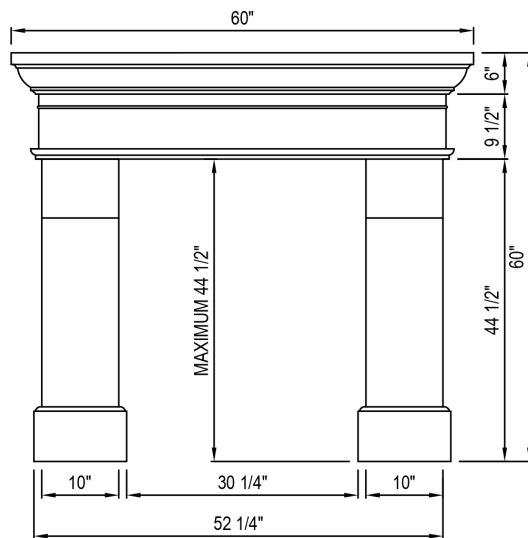

# French Country

palais

60" Wide  
60" Tall

Warmth. Drama.

Our iconic **French Country** mantel embraces a romantic elegance with a visual texture that creates a stunning focal point for great rooms and living spaces.