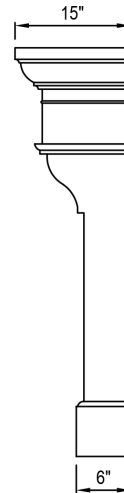

# French Country

palais

72" Wide  
54" Tall

Warmth. Drama.

Our iconic **French Country** mantel embraces a romantic elegance with a visual texture that creates a stunning focal point for great rooms and living spaces.

# French Country

palais

60" Wide  
60" Tall

Warmth. Drama.

Our iconic **French Country** mantel embraces a romantic elegance with a visual texture that creates a stunning focal point for great rooms and living spaces.