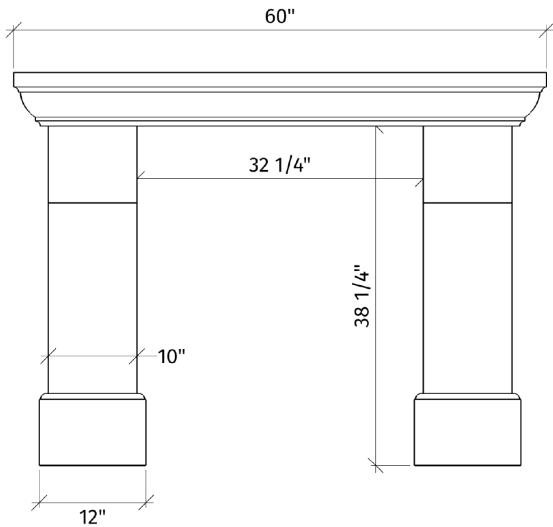

Regal

villa