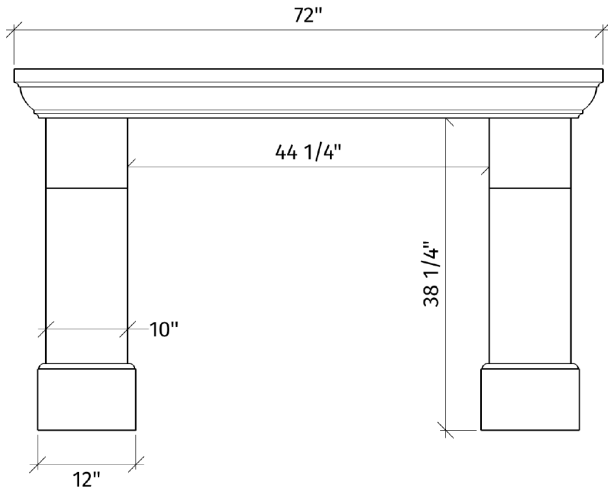

Regal

palais

72" Standard

Classic. Elemental.

The **Regal** mantel is a traditional surround with a graceful bearing. Its simple elegance gives it a traditional charm without the typical visual weight of classic styles.

The Palais variation has shorter pilasters with a 42" x 38" viewing area.

Regal

PACKAGE
INCLUDES:

- Concrete mantel, legs
- Concrete infill panels
- Colour-matched caulking

Surrounds ship pre-sealed

Regal

palais grand

72" Tall

Classic. Elemental.

The Regal mantel's simple elegance gives it a traditional charm without the typical visual weight of classic styles. Its clean open lines allow it to be dressed up or down to suite either family room or formal interiors.