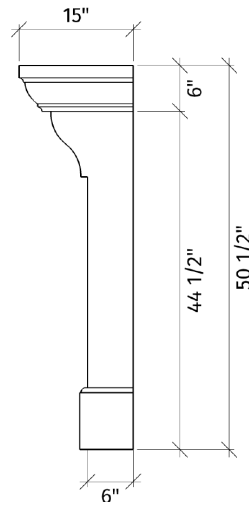

The Palais variation has shorter pilasters with a 42" x 38" viewing area.

Regal

PACKAGE
INCLUDES:

- Concrete mantel, legs
- Concrete infill panels
- Colour-matched caulking

Surrounds ship pre-sealed

Regal

palais grand

60" Tall

Classic. Elemental.

The **Regal** mantel's simple elegance gives it a traditional charm without the typical visual weight of classic styles. Its clean open lines allow it to be dressed up or down to suite either family room or formal interiors.