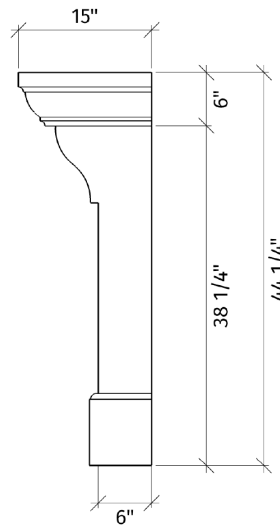

Regal

villa