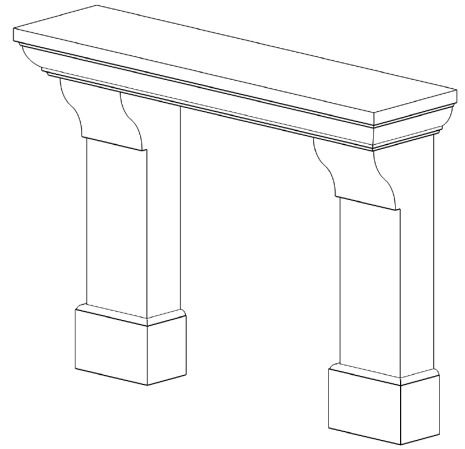

Regal

palais

72" Standard

Classic. Elemental.

The **Regal** mantel is a traditional surround with a graceful bearing. Its simple elegance gives it a traditional charm without the typical visual weight of classic styles.

The Palais variation has shorter pilasters with a 42" x 38" viewing area.

Regal

PACKAGE
INCLUDES:

- Concrete mantel, legs
- Concrete infill panels
- Colour-matched caulking

Surrounds ship pre-sealed

Regal

palais grand

72" Tall

Classic. Elemental.

The Regal mantel's simple elegance gives it a traditional charm without the typical visual weight of classic styles. Its clean open lines allow it to be dressed up or down to suite either family room or formal interiors.

60" Standard

Classic. Elemental.

The **Regal** mantel is a traditional surround with a graceful bearing. Its simple elegance gives it a traditional charm without the typical visual weight of classic styles.