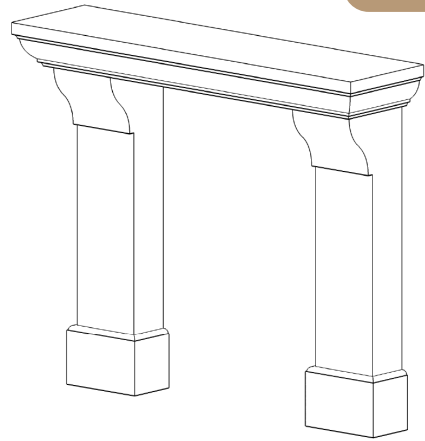

Regal

palais

72" Standard

Classic. Elemental.

The **Regal** mantel is a traditional surround with a graceful bearing. Its simple elegance gives it a traditional charm without the typical visual weight of classic styles.

The Palais variation has shorter pilasters with a 42" x 38" viewing area.

Regal

PACKAGE
INCLUDES:

- Concrete mantel, legs
- Concrete infill panels
- Colour-matched caulking

Surrounds ship pre-sealed

Regal

palais grand

60" Standard

Classic. Elemental.

The **Regal** mantel is a traditional surround with a graceful bearing. Its simple elegance gives it a traditional charm without the typical visual weight of classic styles.

60" Tall

Classic. Elemental.

The **Regal** mantel's simple elegance gives it a traditional charm without the typical visual weight of classic styles. Its clean open lines allow it to be dressed up or down to suite either family room or formal interiors.