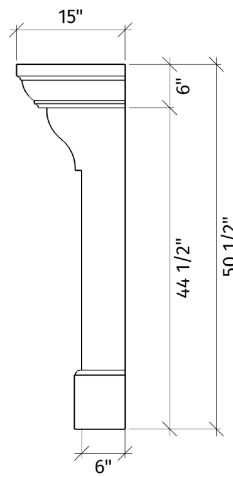

The Palais variation has shorter pilasters with a 42" x 38" viewing area.

Regal

PACKAGE
INCLUDES:

- Concrete mantel, legs
- Concrete infill panels
- Colour-matched caulking

Surrounds ship pre-sealed

Regal

palais grand

72" Tall

Classic. Elemental.

The Regal mantel's simple elegance gives it a traditional charm without the typical visual weight of classic styles. Its clean open lines allow it to be dressed up or down to suite either family room or formal interiors.