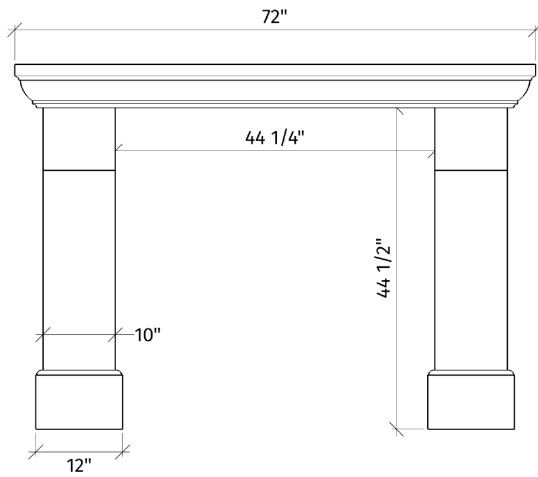

Regal

palais

72" Standard

Classic. Elemental.

The **Regal** mantel is a traditional surround with a graceful bearing. Its simple elegance gives it a traditional charm without the typical visual weight of classic styles.

The Palais variation has shorter pilasters with a 42" x 38" viewing area.

Regal

PACKAGE
INCLUDES:

- Concrete mantel, legs
- Concrete infill panels
- Colour-matched caulking

Surrounds ship pre-sealed

Regal

palais grand

72" Tall

Classic. Elemental.

The Regal mantel's simple elegance gives it a traditional charm without the typical visual weight of classic styles. Its clean open lines allow it to be dressed up or down to suite either family room or formal interiors.