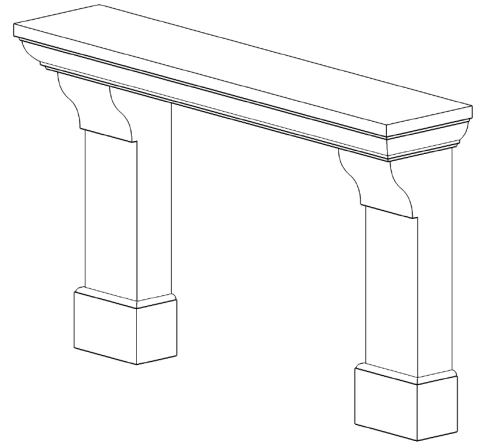

Regal

palais

72" Standard

Classic. Elemental.

The **Regal** mantel is a traditional surround with a graceful bearing. Its simple elegance gives it a traditional charm without the typical visual weight of classic styles.

The Palais variation has shorter pilasters with a 42" x 38" viewing area.

Regal

PACKAGE
INCLUDES:

- Concrete mantel, legs
- Concrete infill panels
- Colour-matched caulking

Surrounds ship pre-sealed

Regal

palais grand

72" Tall

Classic. Elemental.

The Regal mantel's simple elegance gives it a traditional charm without the typical visual weight of classic styles. Its clean open lines allow it to be dressed up or down to suite either family room or formal interiors.

60" Standard

Classic. Elemental.

The **Regal** mantel is a traditional surround with a graceful bearing. Its simple elegance gives it a traditional charm without the typical visual weight of classic styles.