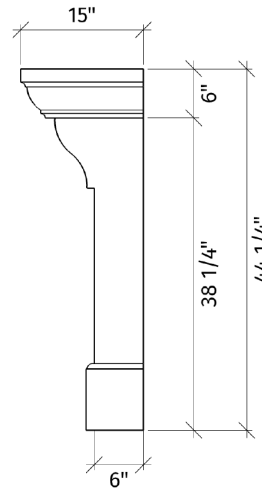

Regal

palais

72" Standard

Classic. Elemental.

The **Regal** mantel is a traditional surround with a graceful bearing. Its simple elegance gives it a traditional charm without the typical visual weight of classic styles.

The Palais variation has shorter pilasters with a 42" x 38" viewing area.

Regal

PACKAGE
INCLUDES:

- Concrete mantel, legs
- Concrete infill panels
- Colour-matched caulking

Surrounds ship pre-sealed

Regal

palais grand

72" Tall

Classic. Elemental.

The Regal mantel's simple elegance gives it a traditional charm without the typical visual weight of classic styles. Its clean open lines allow it to be dressed up or down to suite either family room or formal interiors.

60" Tall

Classic. Elemental.

The **Regal** mantel's simple elegance gives it a traditional charm without the typical visual weight of classic styles. Its clean open lines allow it to be dressed up or down to suite either family room or formal interiors.