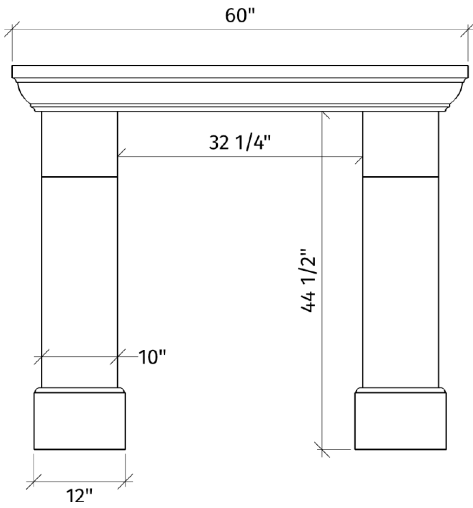

The Palais variation has shorter pilasters with a 42" x 38" viewing area.

Regal

PACKAGE
INCLUDES:

- Concrete mantel, legs
- Concrete infill panels
- Colour-matched caulking

Surrounds ship pre-sealed

Regal

palais grand

60" Tall

Classic. Elemental.

The **Regal** mantel's simple elegance gives it a traditional charm without the typical visual weight of classic styles. Its clean open lines allow it to be dressed up or down to suite either family room or formal interiors.