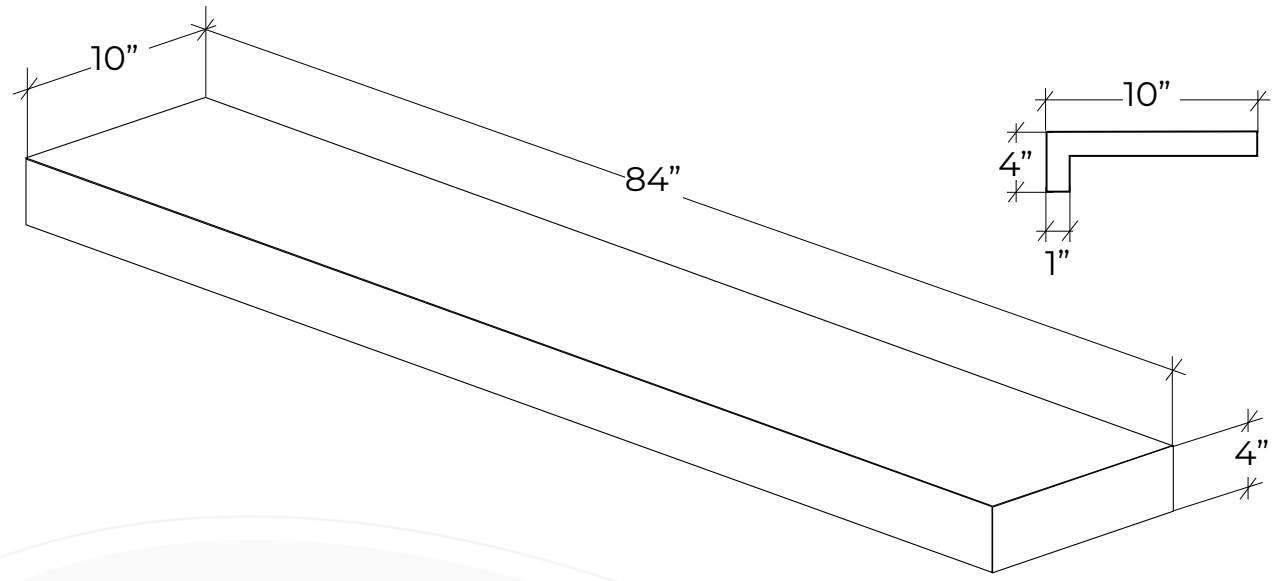

Concrete Floating Hearth Shelf 84"

Complete your fireplace wall with a premium Dreamcast Concrete Floating Hearth Shelf

Available in any of our standard colors and finishes

- Non-combustible Concrete Material
- Easy to Install
- Lightweight Concrete, Strong and Durable

Our experienced team can assist you with product information, installation and design recommendations.

DreamCast

Concrete Floating Hearth Shelf 72"

Complete your fireplace wall with a premium Dreamcast Concrete Floating Hearth Shelf