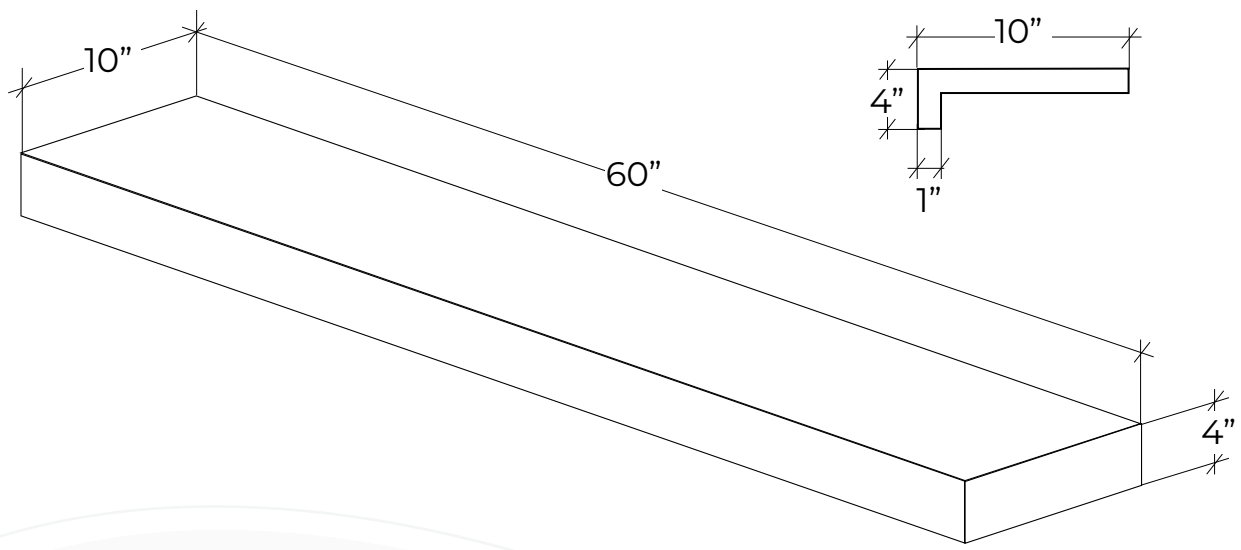

Complete your fireplace wall with a premium Dreamcast Concrete Floating Hearth Shelf

Available in any of our standard colors and finishes

- Non-combustible Concrete Material
- Easy to Install
- Lightweight Concrete, Strong and Durable

Our experienced team can assist you with product information, installation and design recommendations.