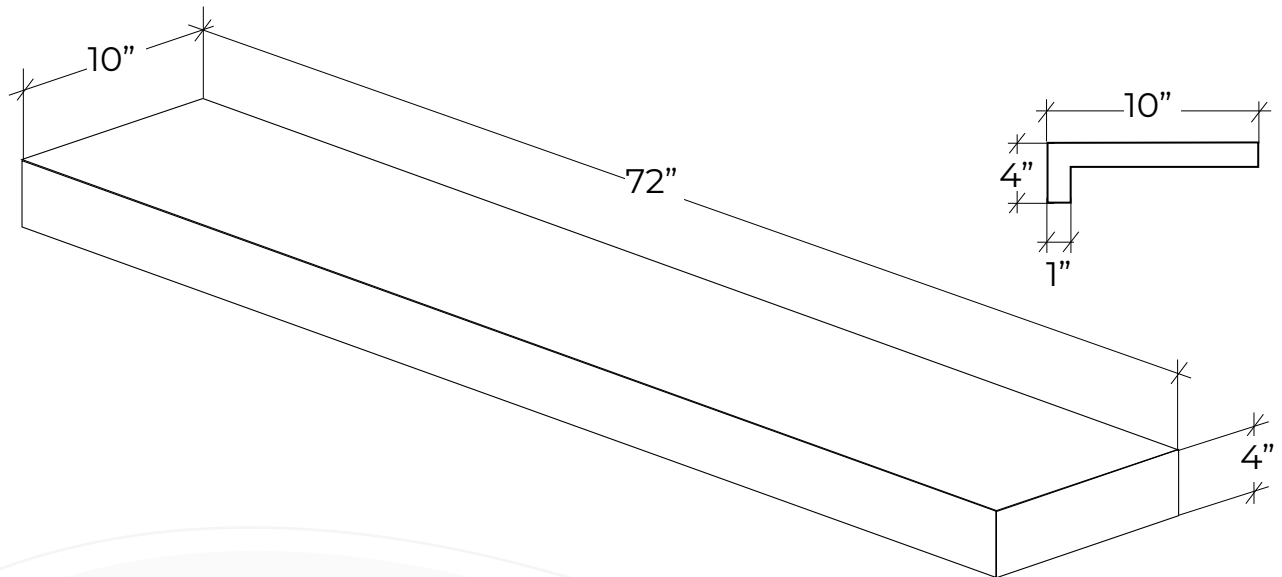

Concrete Floating Hearth Shelf 84"

Complete your fireplace wall with a premium Dreamcast Concrete Floating Hearth Shelf

Available in any of our standard colors and finishes

- Non-combustible Concrete Material
- Easy to Install
- Lightweight Concrete, Strong and Durable

Our experienced team can assist you with product information, installation and design recommendations.

DreamCast

Concrete Floating Hearth Shelf 72"

Complete your fireplace wall with a premium Dreamcast Concrete Floating Hearth Shelf