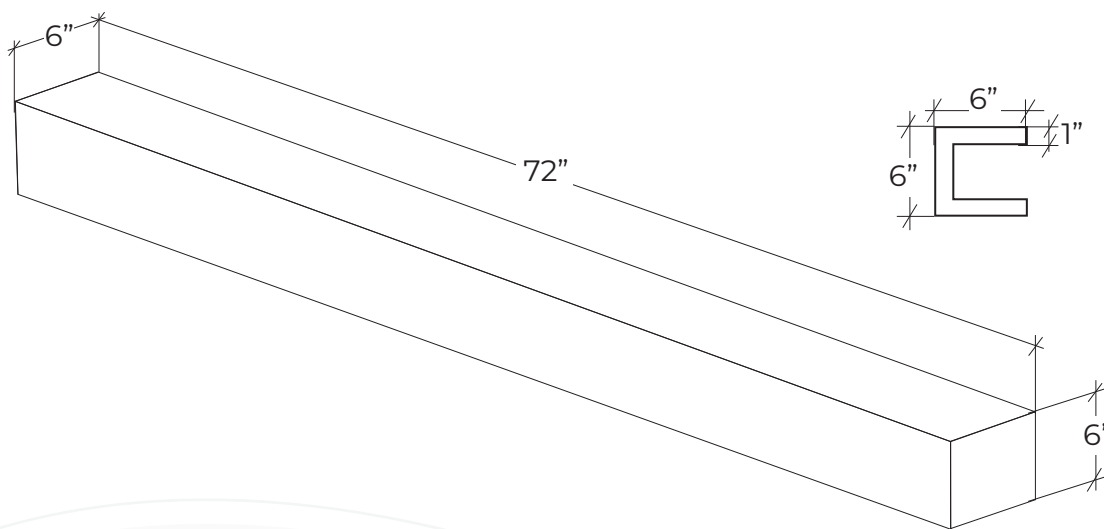

Complete your fireplace wall with a premium Dreamcast Concrete Floating Mantel Shelf

Available in any of our standard colors and finishes

- Non-combustible Concrete Material
- Protect your Television from Fireplace Heat
- Easy to Install
- Lightweight Concrete, Strong and Durable