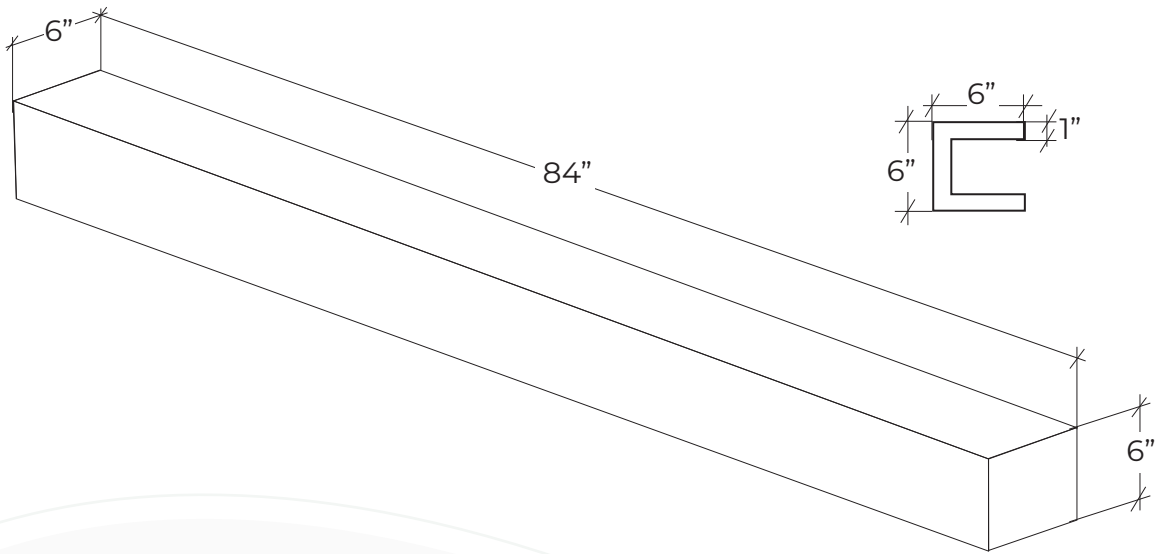

Complete your fireplace wall with a premium Dreamcast Concrete Floating Mantel Shelf

Available in any of our standard colors and finishes

- Non-combustible Concrete Material
- Protect your Television from Fireplace Heat
- Easy to Install
- Lightweight Concrete, Strong and Durable