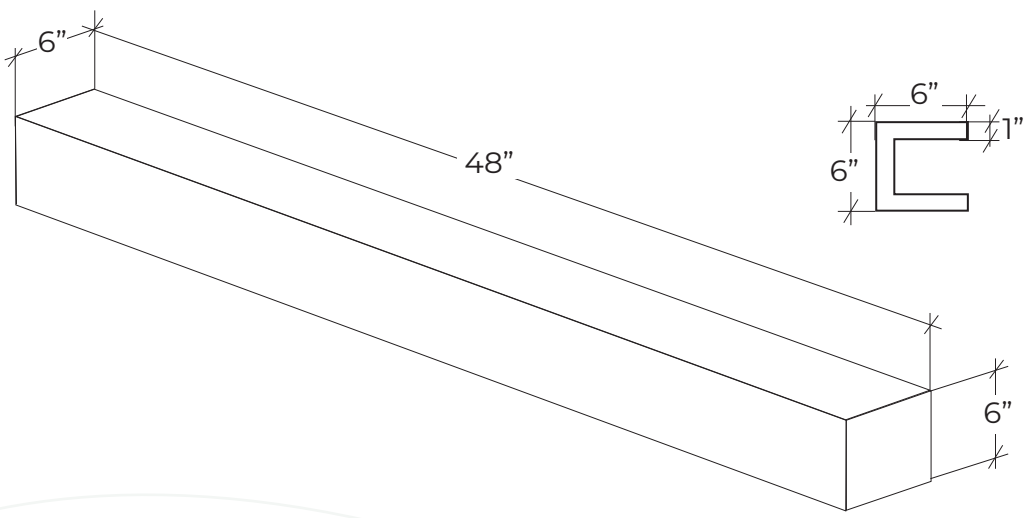

Concrete Floating Mantel Shelf 48"

Complete your fireplace wall with a premium Dreamcast Concrete Floating Mantel Shelf

Available in any of our standard colors and finishes

- Non-combustible Concrete Material
- Protect your Television from Fireplace Heat
- Easy to Install
- Lightweight Concrete, Strong and Durable

Our experienced team can assist you with product information, installation and design recommendations.

Concrete Floating Mantel Shelf 60"

Complete your fireplace wall with a premium Dreamcast Concrete Floating Mantel Shelf