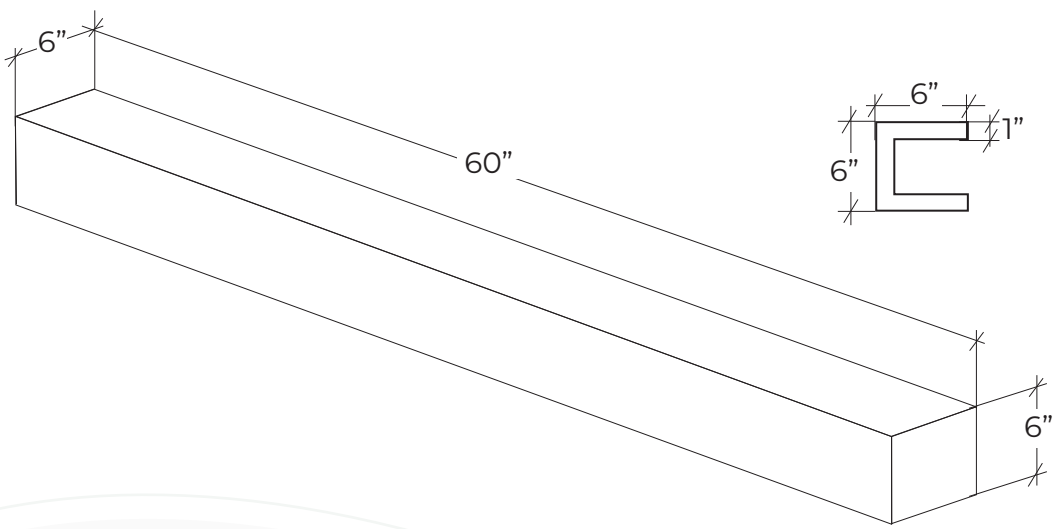

Concrete Floating Mantel Shelf 48"

Complete your fireplace wall with a premium Dreamcast Concrete Floating Mantel Shelf

Available in any of our standard colors and finishes

- Non-combustible Concrete Material
- Protect your Television from Fireplace Heat
- Easy to Install
- Lightweight Concrete, Strong and Durable

Our experienced team can assist you with product information, installation and design recommendations.

Concrete Floating Mantel Shelf 60"

Complete your fireplace wall with a premium Dreamcast Concrete Floating Mantel Shelf