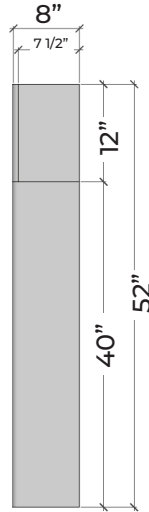

We also encourage you to explore our website at www.dreamcastdesign.com

Our experienced team can assist you with product information, installation and design recommendations.

Adagio

FLUTE

60" Standard

Modern. Elegance.