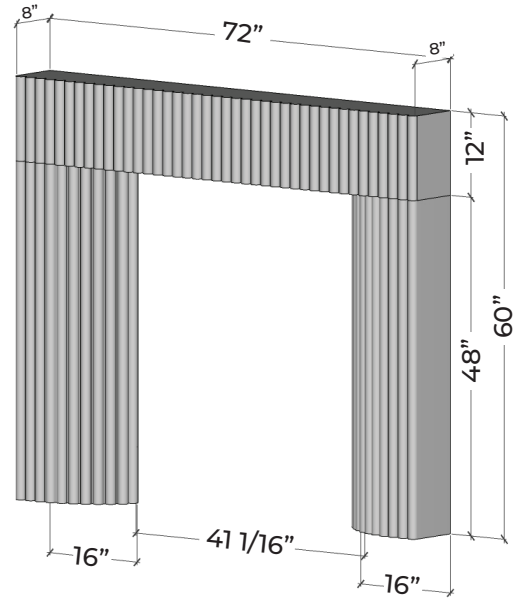

We also encourage you to explore our website at www.dreamcastdesign.com

Our experienced team can assist you with product information, installation and design recommendations.

Adagio

REED

72" Standard

Modern. Elegance.