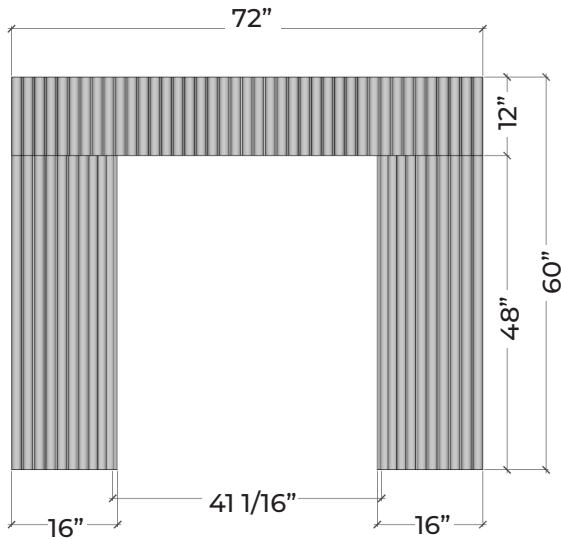

We also encourage you to explore our website at www.dreamcastdesign.com

Our experienced team can assist you with product information, installation and design recommendations.

Adagio

REED

72" Standard

Modern. Elegance.