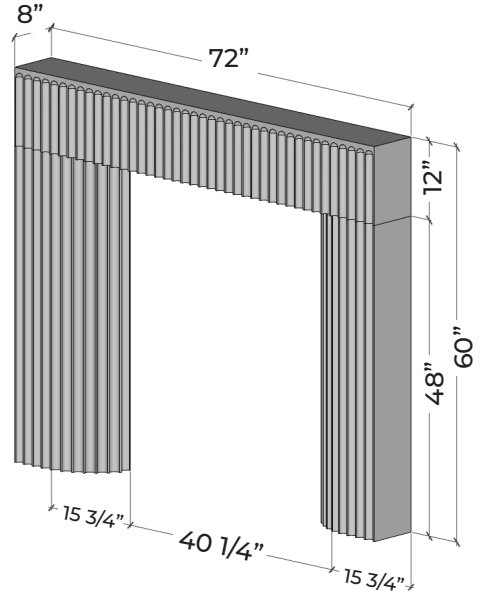

Adagio

FLUTE

72" Standard

Modern. Elegance.

The **Adagio** fireplace surround embraces a refined contemporary aesthetic, showcasing distinctive fluted details that effortlessly draw focus to your fireplace. With adaptable dimensions, it seamlessly integrates into diverse spaces.