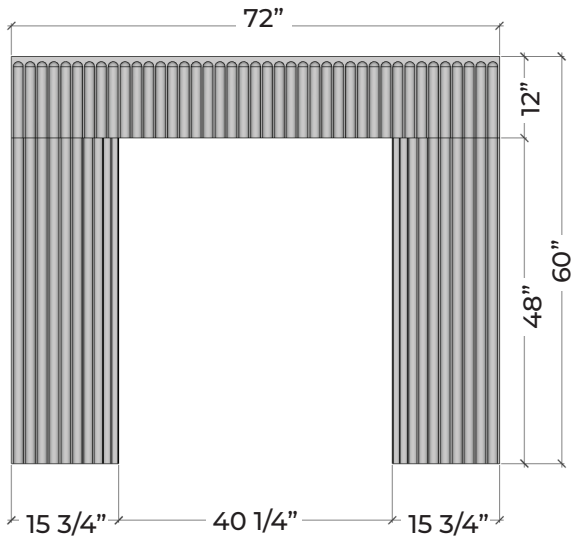

Adagio

FLUTE

72" Standard

Modern. Elegance.

The **Adagio** fireplace surround embraces a refined contemporary aesthetic, showcasing distinctive fluted details that effortlessly draw focus to your fireplace. With adaptable dimensions, it seamlessly integrates into diverse spaces.