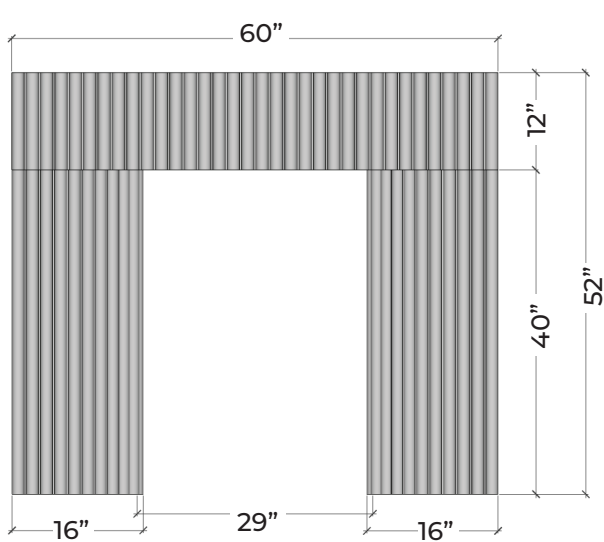

We also encourage you to explore our website at www.dreamcastdesign.com

Our experienced team can assist you with product information, installation and design recommendations.

Adagio

FLUTE

60" Standard

Modern. Elegance.