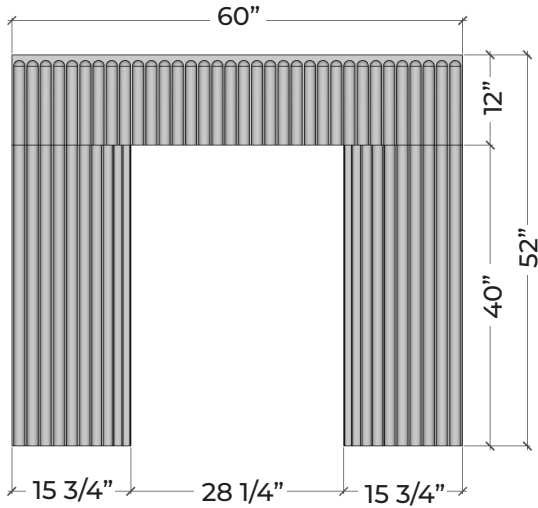

We also encourage you to explore our website at www.dreamcastdesign.com

Our experienced team can assist you with product information, installation and design recommendations.

Adagio

FLUTE

60" Standard

Modern. Elegance.