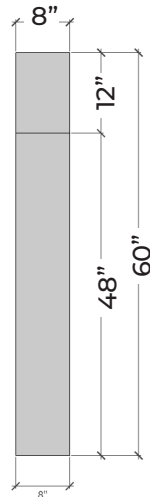

Adagio

FLUTE

72" Standard

Modern. Elegance.

The **Adagio** fireplace surround embraces a refined contemporary aesthetic, showcasing distinctive fluted details that effortlessly draw focus to your fireplace. With adaptable dimensions, it seamlessly integrates into diverse spaces.