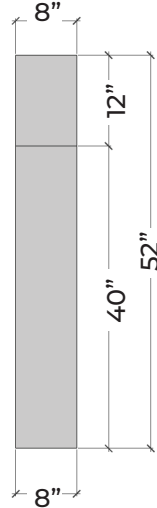

We also encourage you to explore our website at www.dreamcastdesign.com

Our experienced team can assist you with product information, installation and design recommendations.

Adagio

FLUTE

60" Standard

Modern. Elegance.