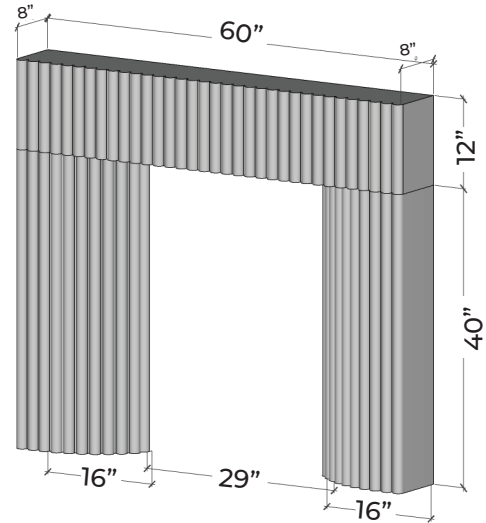

We also encourage you to explore our website at www.dreamcastdesign.com

Our experienced team can assist you with product information, installation and design recommendations.

Adagio

FLUTE

60" Standard

Modern. Elegance.