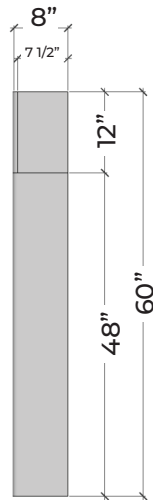

We also encourage you to explore our website at www.dreamcastdesign.com

Our experienced team can assist you with product information, installation and design recommendations.

Adagio

REED

72" Standard

Modern. Elegance.