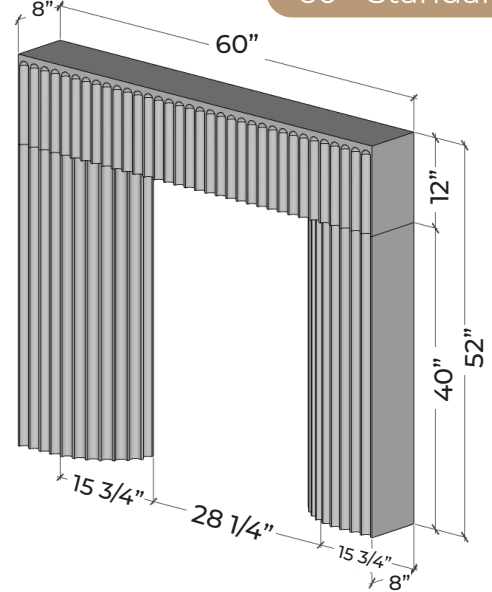

We also encourage you to explore our website at www.dreamcastdesign.com

Our experienced team can assist you with product information, installation and design recommendations.

Adagio

FLUTE

60" Standard

Modern. Elegance.