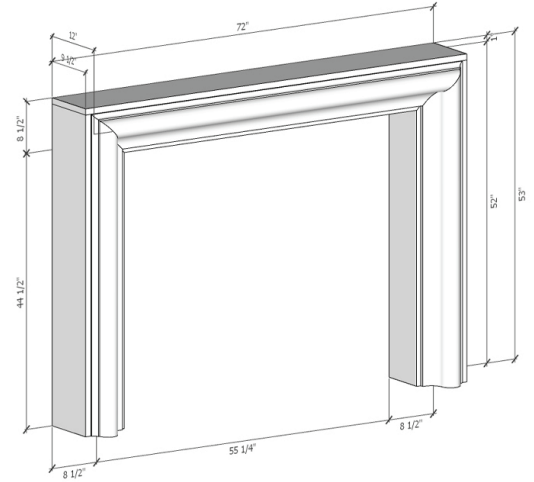

Chateau

72" Standard

Enduring. Versatile.

A timeless pictureframe design the **Chateau mantel** has elegant curves to soften its profile and lend the ideal frame for contemporary and traditional spaces alike.

The 47" x 44" fireplace opening can accommodate most gas units.

Chateau

**PACKAGE
INCLUDES:**

- concrete mantel, legs
- concrete infill panels
- colour-matched caulking

Surrounds ship pre-sealed

DreamCast
Design & Production