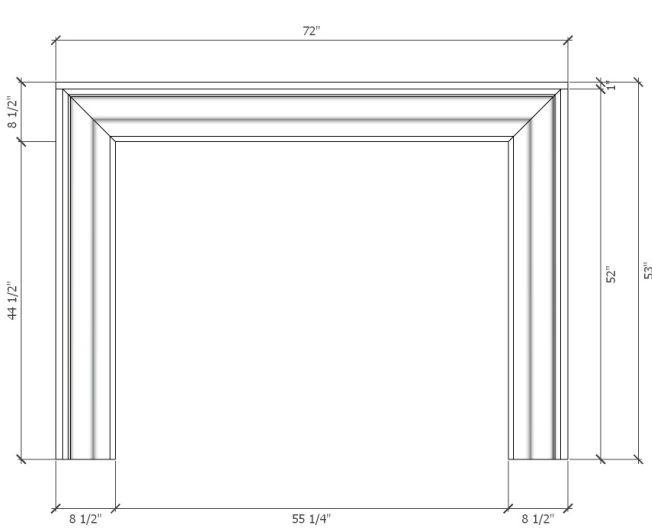

Chateau

72" Standard

Enduring. Versatile.

A timeless pictureframe design the **Chateau mantel** has elegant curves to soften its profile and lend the ideal frame for contemporary and traditional spaces alike.

The 47" x 44" fireplace opening can accommodate most gas units.

Chateau

**PACKAGE
INCLUDES:**

- concrete mantel, legs
- concrete infill panels
- colour-matched caulking

Surrounds ship pre-sealed

DreamCast
Design & Production