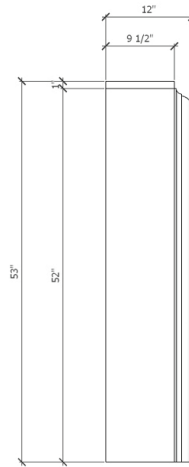

Chateau

72" Standard

Enduring. Versatile.

A timeless pictureframe design the **Chateau mantel** has elegant curves to soften its profile and lend the ideal frame for contemporary and traditional spaces alike.

The 47" x 44" fireplace opening can accommodate most gas units.

Chateau

**PACKAGE
INCLUDES:**

- concrete mantel, legs
- concrete infill panels
- colour-matched caulking

Surrounds ship pre-sealed

DreamCast
Design & Production