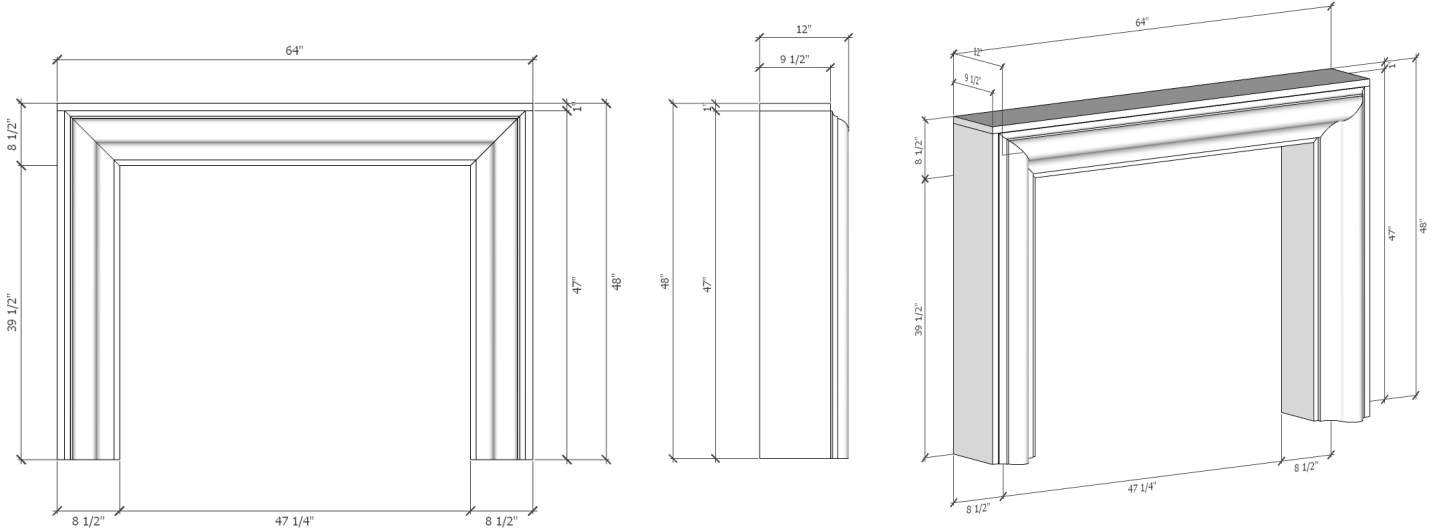

The 47" x 44" fireplace opening can accommodate most gas units.

Chateau

**PACKAGE
INCLUDES:**

- concrete mantel, legs
- concrete infill panels
- colour-matched caulking

Surrounds ship pre-sealed

DreamCast
Design & Production

Chateau

64" Standard

Enduring. Versatile.

A timeless pictureframe design the **Chateau mantel** has elegant curves to soften its profile and lend the ideal frame for contemporary and traditional spaces alike.