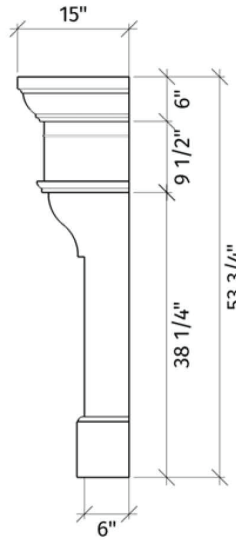

# French Country

palais

72" Wide  
54" Tall

INFILL PANELS: 2pcs 12" x 45", 1pcs 18" x 45"

Warmth. Drama.

Our iconic **French Country** mantel embraces a romantic elegance with a visual texture that creates a stunning focal point for great rooms and living spaces.