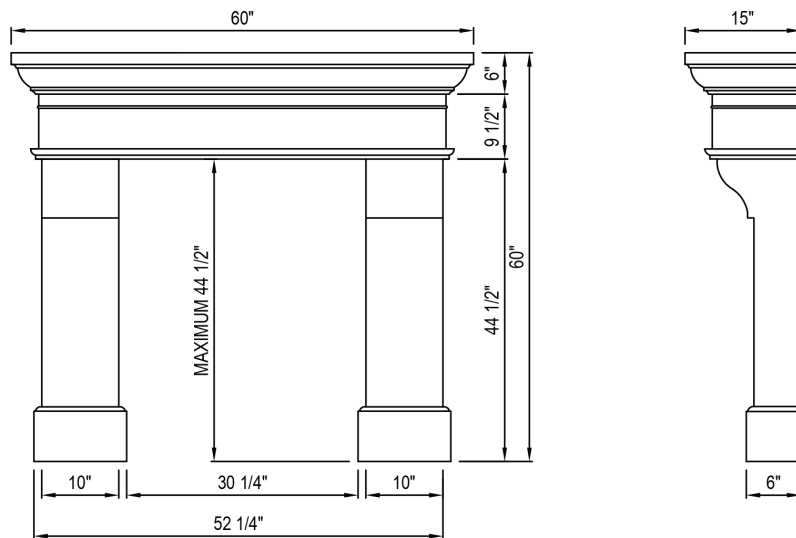

# French Country

palais

60" Wide  
60" Tall

Warmth. Drama.

Our iconic **French Country** mantel embraces a romantic elegance with a visual texture that creates a stunning focal point for great rooms and living spaces.