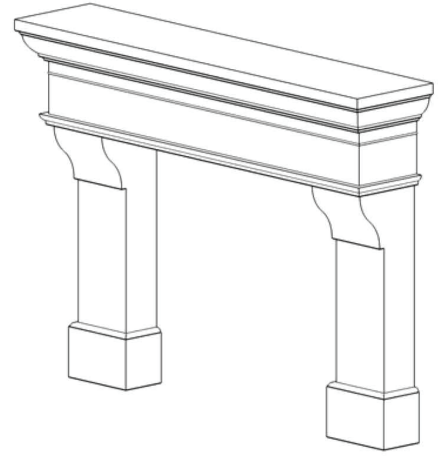

# French Country

palais

72" Wide  
54" Tall

INFILL PANELS: 2pcs 12" x 45", 1pcs 18" x 45"

Warmth. Drama.

Our iconic **French Country** mantel embraces a romantic elegance with a visual texture that creates a stunning focal point for great rooms and living spaces.

# French Country

palais

72" Wide  
60" Tall

Warmth. Drama.

Our iconic **French Country** mantel embraces a romantic elegance with a visual texture that creates a stunning focal point for great rooms and living spaces.