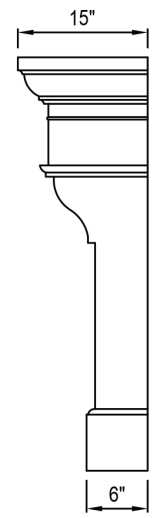

# French Country

palais

72" Wide  
54" Tall

INFILL PANELS: 2pcs 12" x 45", 1pcs 18" x 45"

Warmth. Drama.

Our iconic **French Country** mantel embraces a romantic elegance with a visual texture that creates a stunning focal point for great rooms and living spaces.

# French Country

palais

60" Wide  
54" Tall

Warmth. Drama.

Our iconic **French Country** mantel embraces a romantic elegance with a visual texture that creates a stunning focal point for great rooms and living spaces.