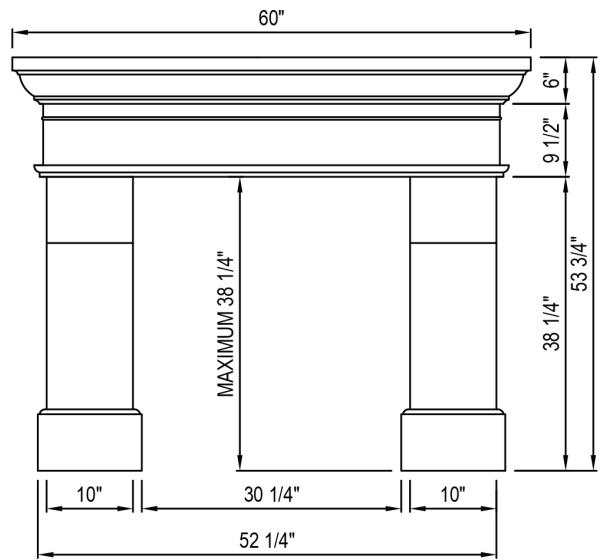

# French Country

palais

60" Wide  
54" Tall

Warmth. Drama.

Our iconic **French Country** mantel embraces a romantic elegance with a visual texture that creates a stunning focal point for great rooms and living spaces.