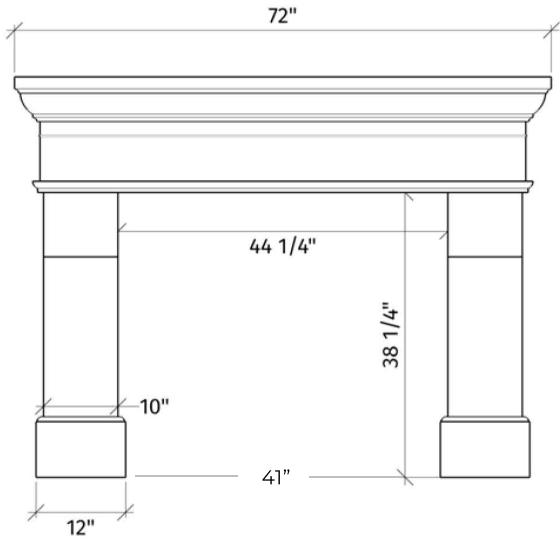

# French Country

palais

72" Wide  
54" Tall

INFILL PANELS: 2pcs 12" x 45", 1pcs 18" x 45"

Warmth. Drama.

Our iconic **French Country** mantel embraces a romantic elegance with a visual texture that creates a stunning focal point for great rooms and living spaces.