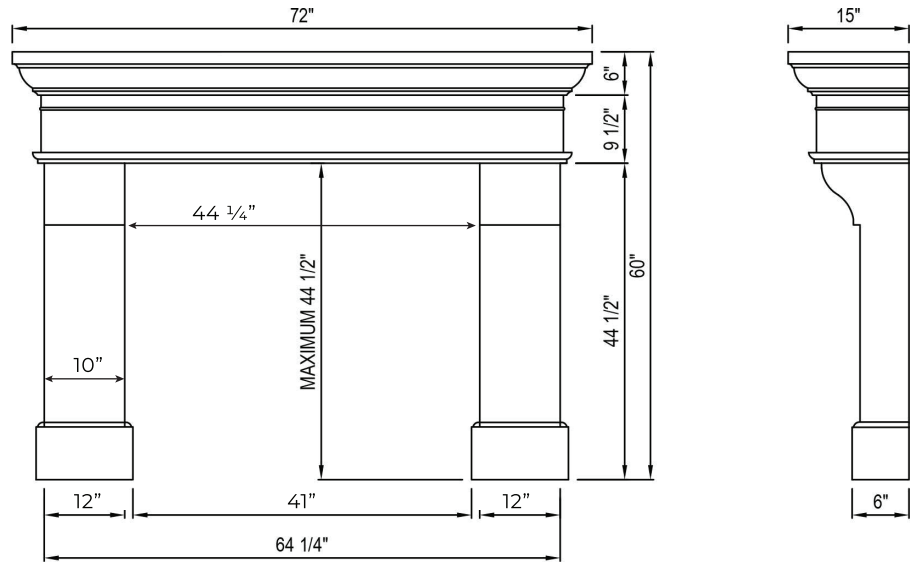

# French Country

palais

72" Wide  
60" Tall

Warmth. Drama.

Our iconic **French Country** mantel embraces a romantic elegance with a visual texture that creates a stunning focal point for great rooms and living spaces.